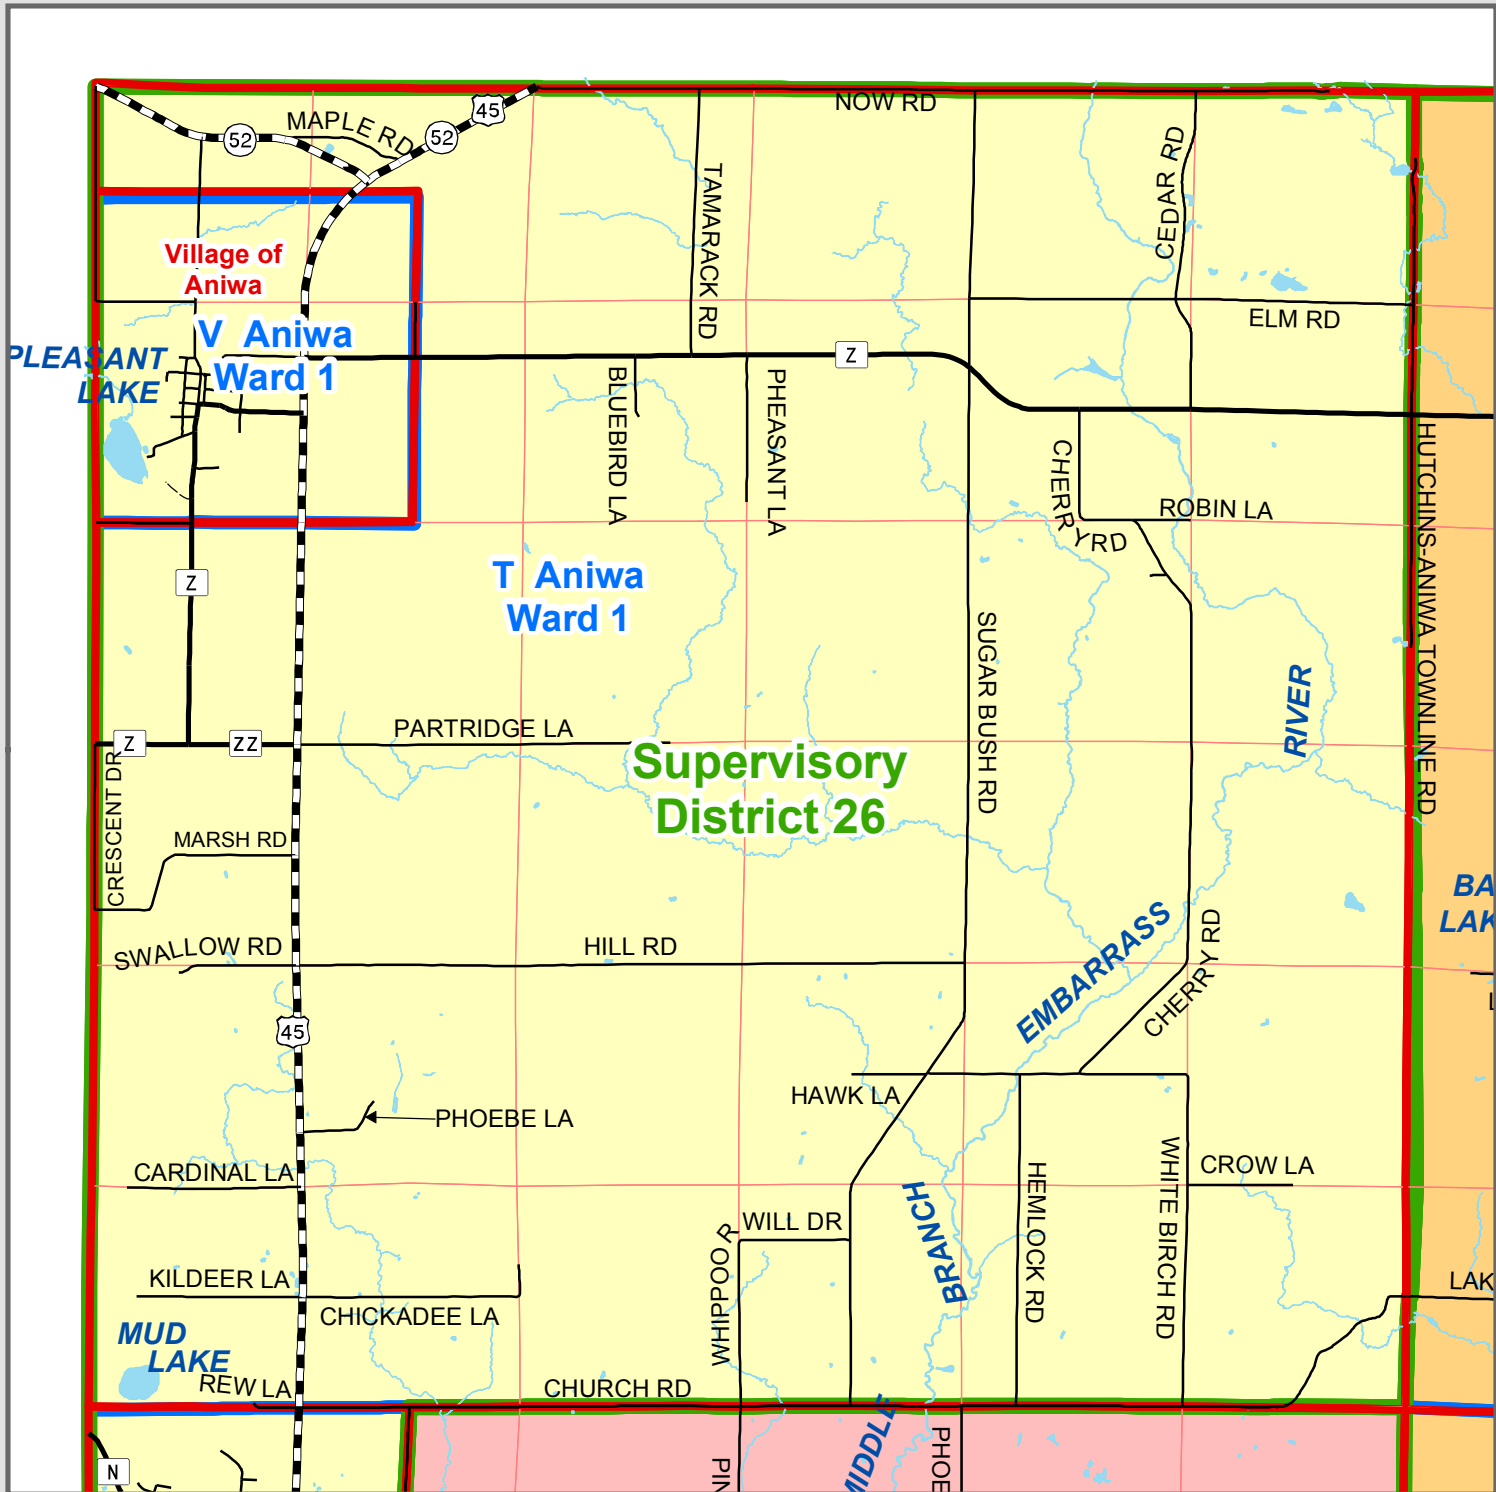

# Town of Aniwa Supervisory Districts/Wards 2012-2022

 Supervisory District 26

**Ward Population**  
Ward 1 = 541

Supervisory Districts on this map were created by the Shawano County GIS Coordinator under direction from the Shawano County Redistricting Committee and the Shawano County Board. 2011 census data and programs used to create this map were provided by the Wisconsin Legislative Technology Bureau at the direction of the Wisconsin State Legislature.