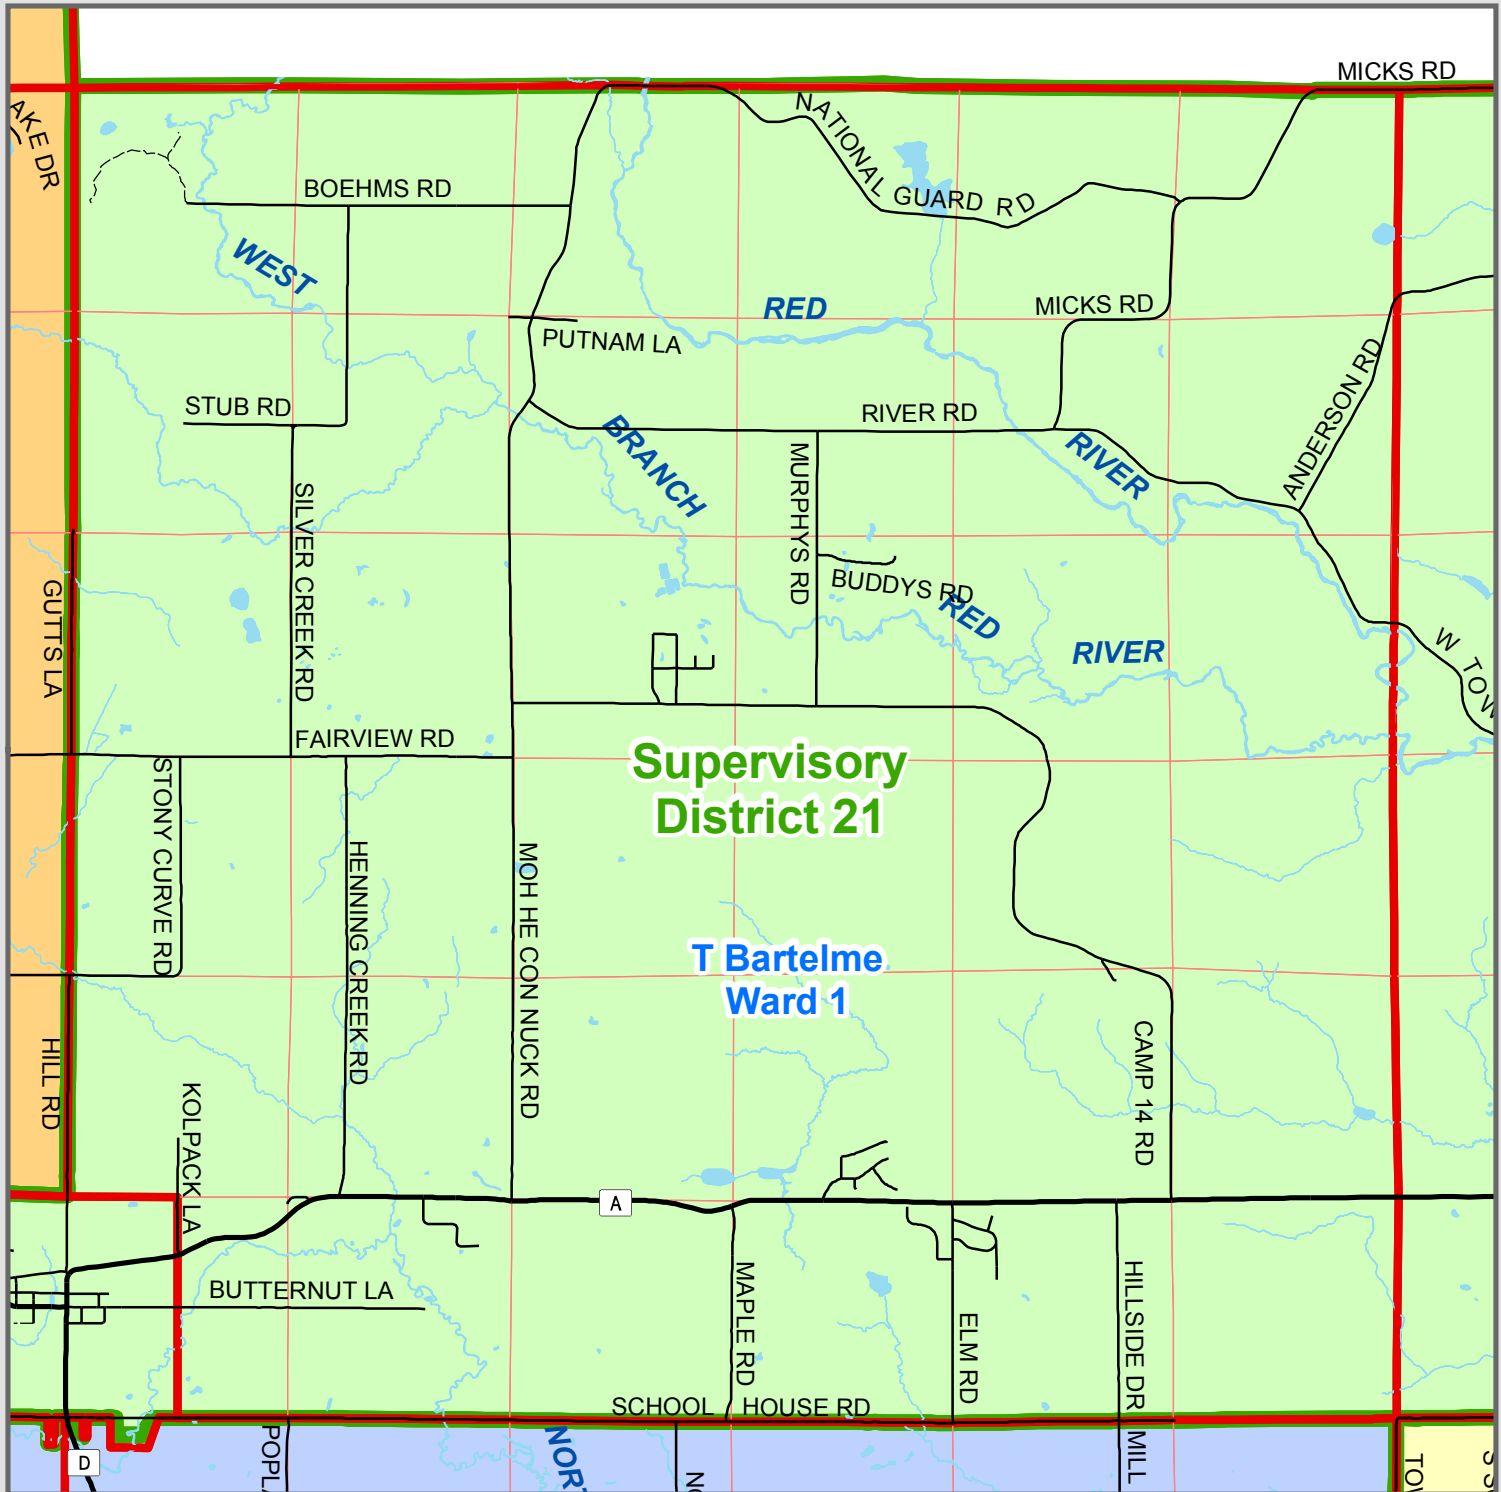

Town of Bartelme Supervisory Districts/Wards 2012-2022

 Supervisory District 21

Ward Population
Ward 1 = 819

Supervisory Districts on this map were created by the Shawano County GIS Coordinator under direction from the Shawano County Redistricting Committee and the Shawano County Board. 2011 census data and programs used to create this map were provided by the Wisconsin Legislative Technology Bureau at the direction of the Wisconsin State Legislature.