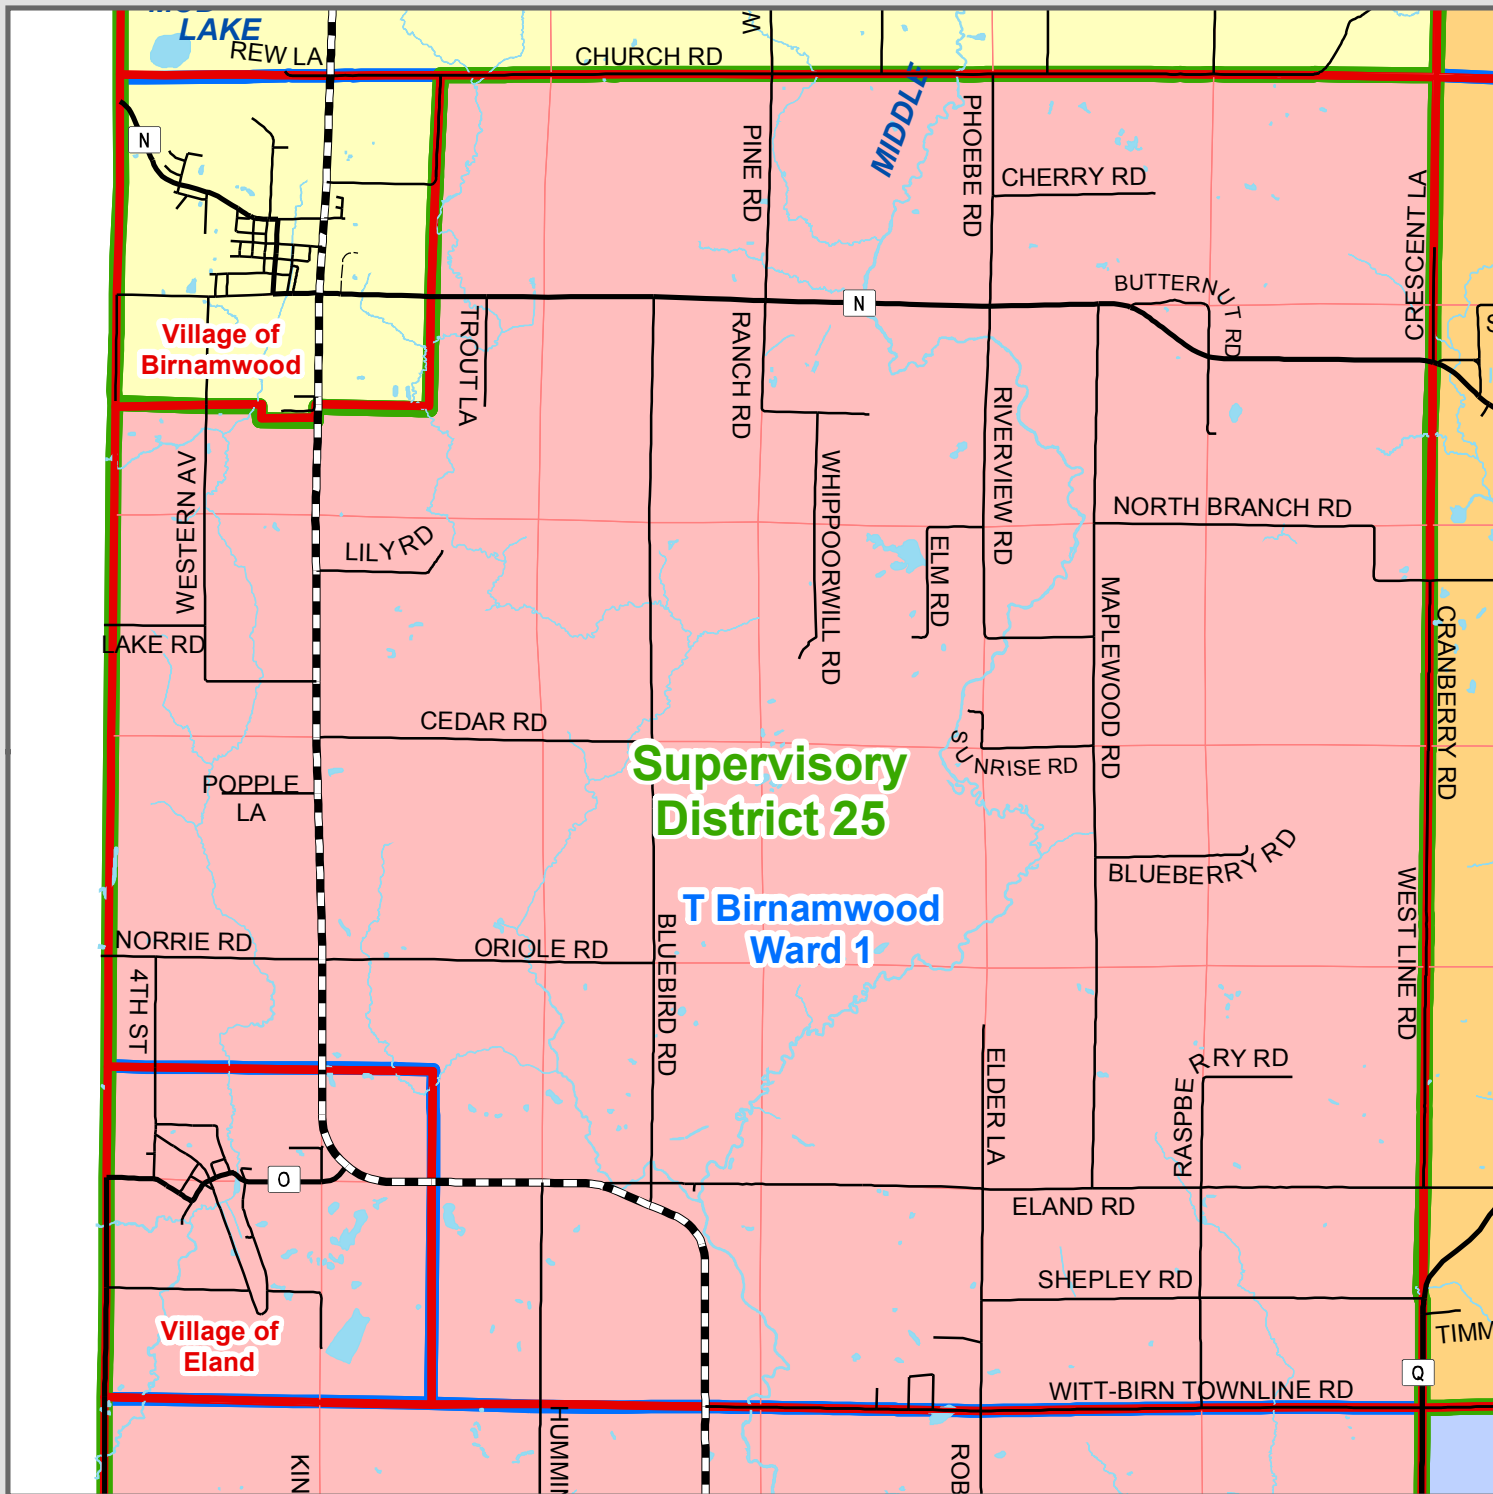

Town of Birnamwood Supervisory Districts/Wards 2012-2022

 Supervisory District 25

Ward Population
Ward 1 = 763

Supervisory Districts on this map were created by the Shawano County GIS Coordinator under direction from the Shawano County Redistricting Committee and the Shawano County Board. 2011 census data and programs used to create this map were provided by the Wisconsin Legislative Technology Bureau at the direction of the Wisconsin State Legislature.