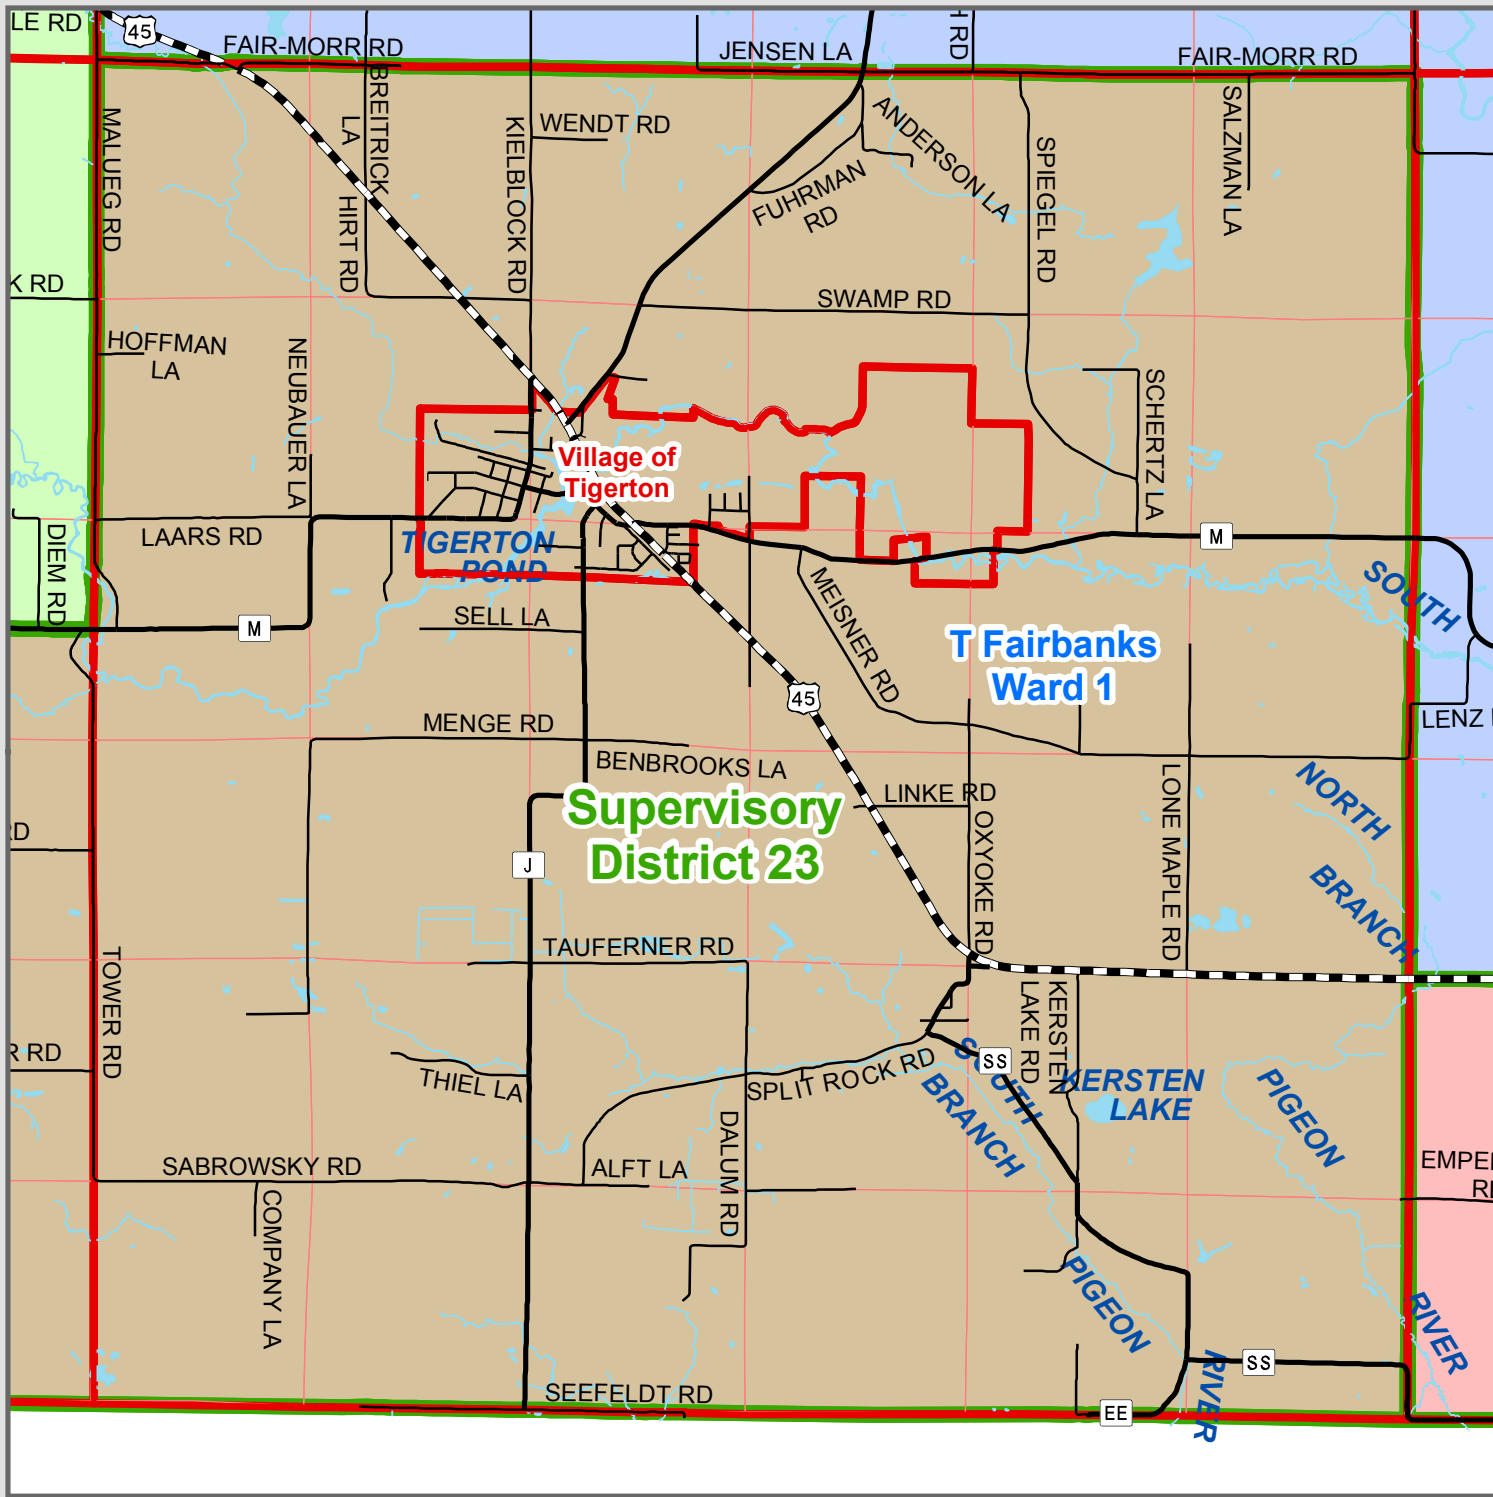

# Town of Fairbanks Supervisory Districts 2012-2022

Supervisory District 23

## Ward Population

Ward 1 = 616

Supervisory Districts on this map were created by the Shawano County GIS Coordinator under direction from the Shawano County Redistricting Committee and the Shawano County Board. 2011 census data and programs used to create this map were provided by the Wisconsin Legislative Technology Bureau at the direction of the Wisconsin State Legislature.