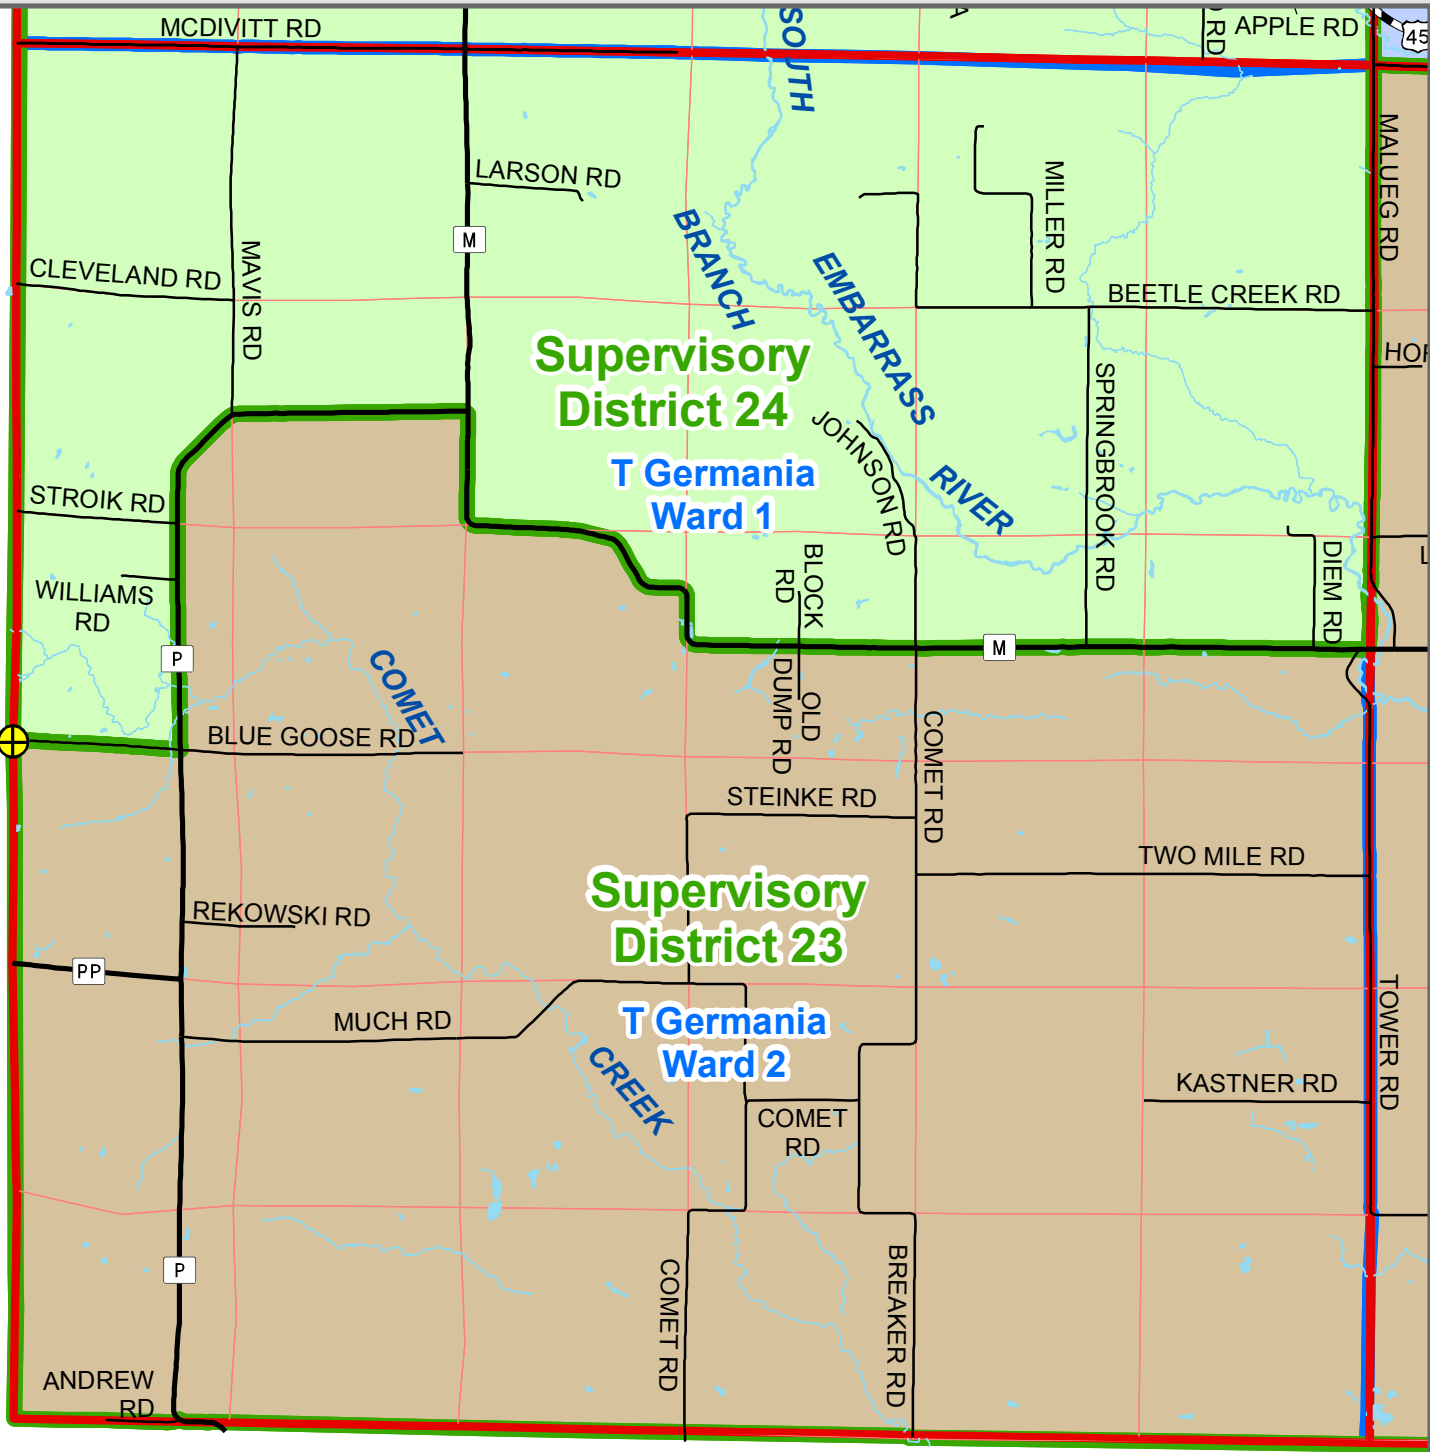

Town of Germania Supervisory Districts/Wards 2012-2022

 Supervisory District 24
 Supervisory District 23

Ward Population
 Ward 1 = 166
 Ward 2 = 166

 Ward description starting points

Supervisory Districts on this map were created by the Shawano County GIS Coordinator under direction from the Shawano County Redistricting Committee and the Shawano County Board. 2011 census data and programs used to create this map were provided by the Wisconsin Legislative Technology Bureau at the direction of the Wisconsin State Legislature.