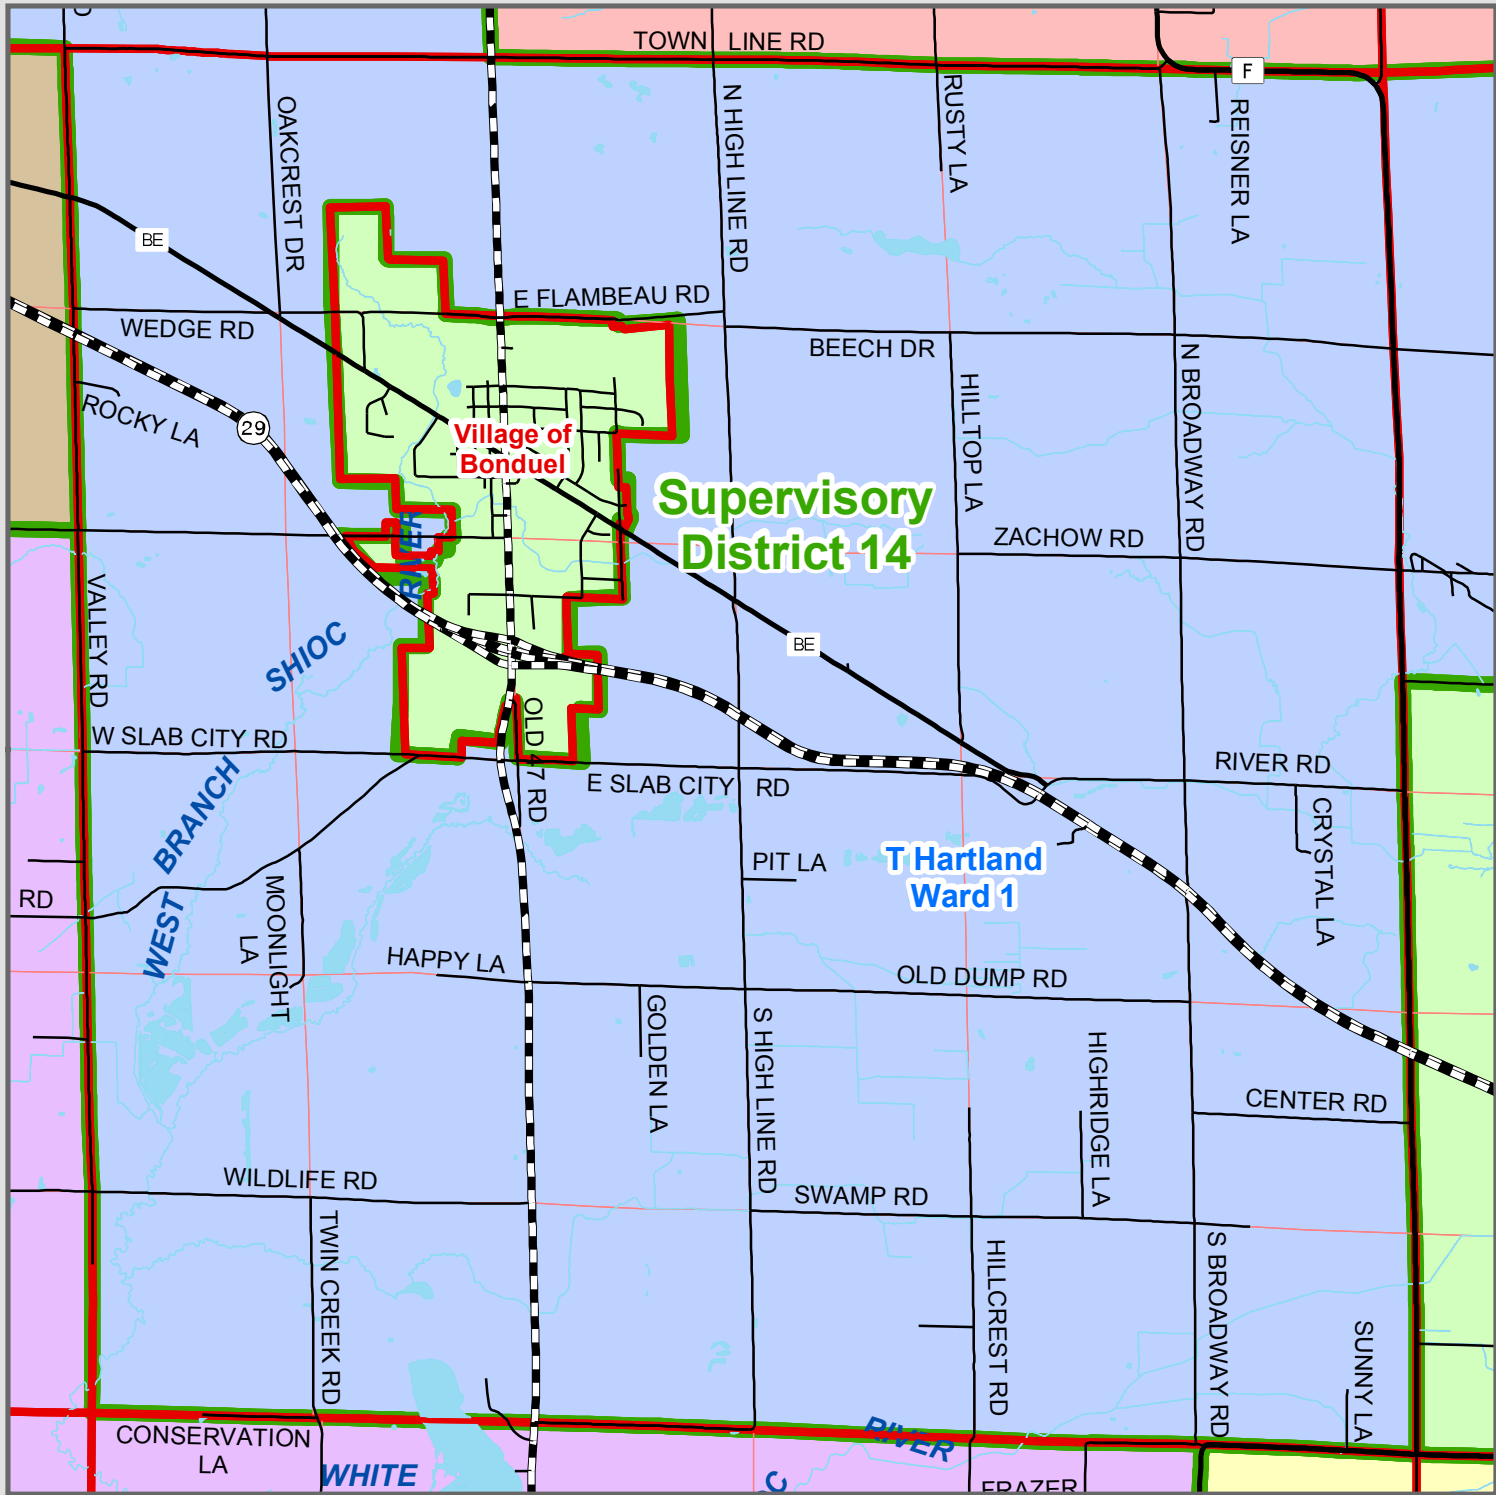

# Town of Hartland Supervisory Districts 2012-2022

 Supervisory District 14

**Ward Population**  
Ward 1 = 904

Supervisory Districts on this map were created by the Shawano County GIS Coordinator under direction from the Shawano County Redistricting Committee and the Shawano County Board. 2011 census data and programs used to create this map were provided by the Wisconsin Legislative Technology Bureau at the direction of the Wisconsin State Legislature.

This plan follows the laws and guidelines set forth by Wisconsin State Statute 59.10 (3) (b) 1. If you have any questions regarding this map or the redistricting process please contact:

David Poffarger, Shawano County GIS Coordinator, 715-526-4614,  
[dave.poff@co.shawano.wi.us](mailto:dave.poff@co.shawano.wi.us)