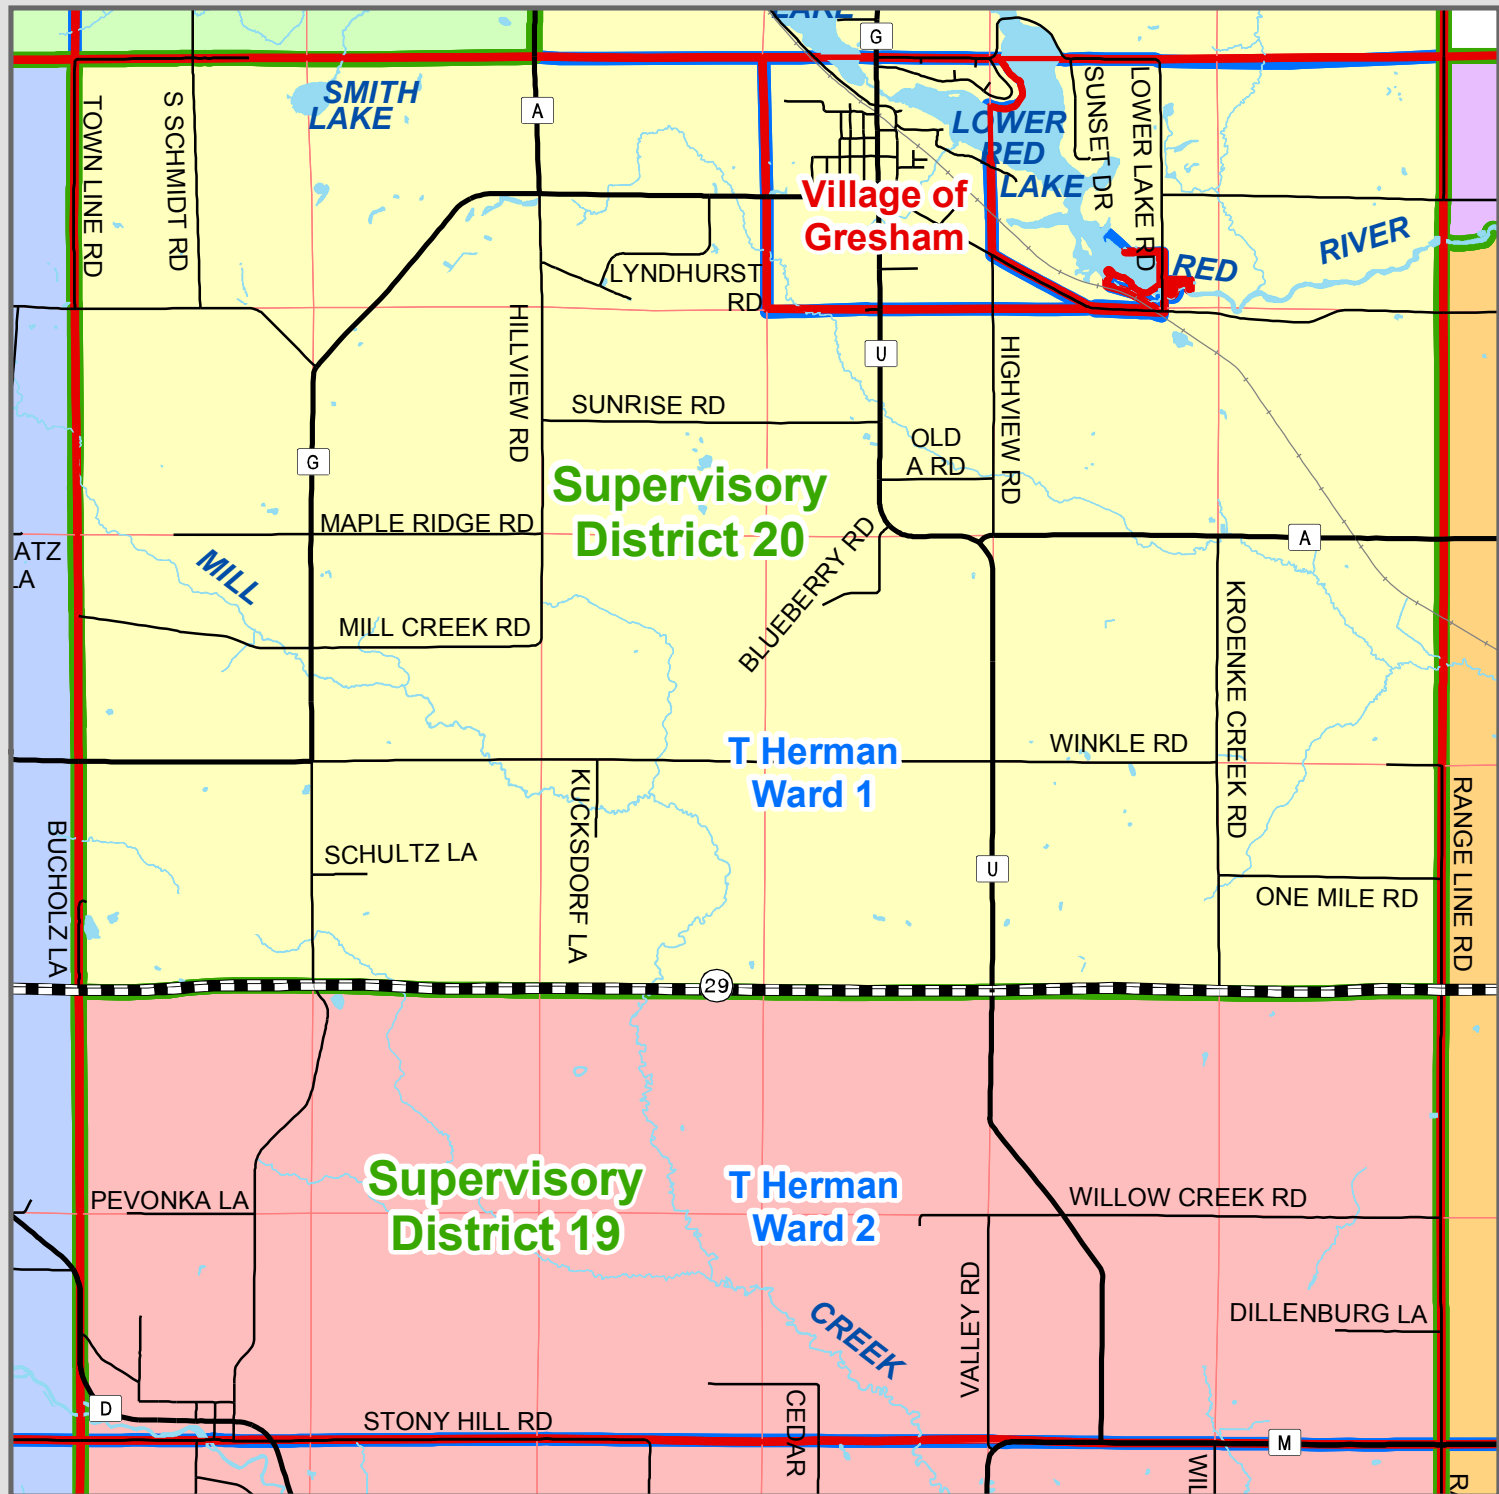

Town of Herman Supervisory Districts/Wards 2012-2022

Supervisory District 19
 Supervisory District 20

Ward Population
 Ward 1 = 510
 Ward 2 = 266

Supervisory Districts on this map were created by the Shawano County GIS Coordinator under direction from the Shawano County Redistricting Committee and the Shawano County Board. 2011 census data and programs used to create this map were provided by the Wisconsin Legislative Technology Bureau at the direction of the Wisconsin State Legislature.

This plan follows the laws and guidelines set forth by Wisconsin State Statute 59.10 (3) (b) 1. If you have any questions regarding this map or the redistricting process please contact:

David Poffarger, Shawano County GIS Coordinator, 715-526-4614,
dave.poffarger@co.shawano.wi.us
 or
 Rosemary Bohm, Shawano County Clerk, 715-526-9150,
rosemary.bohm@co.shawano.wi.us