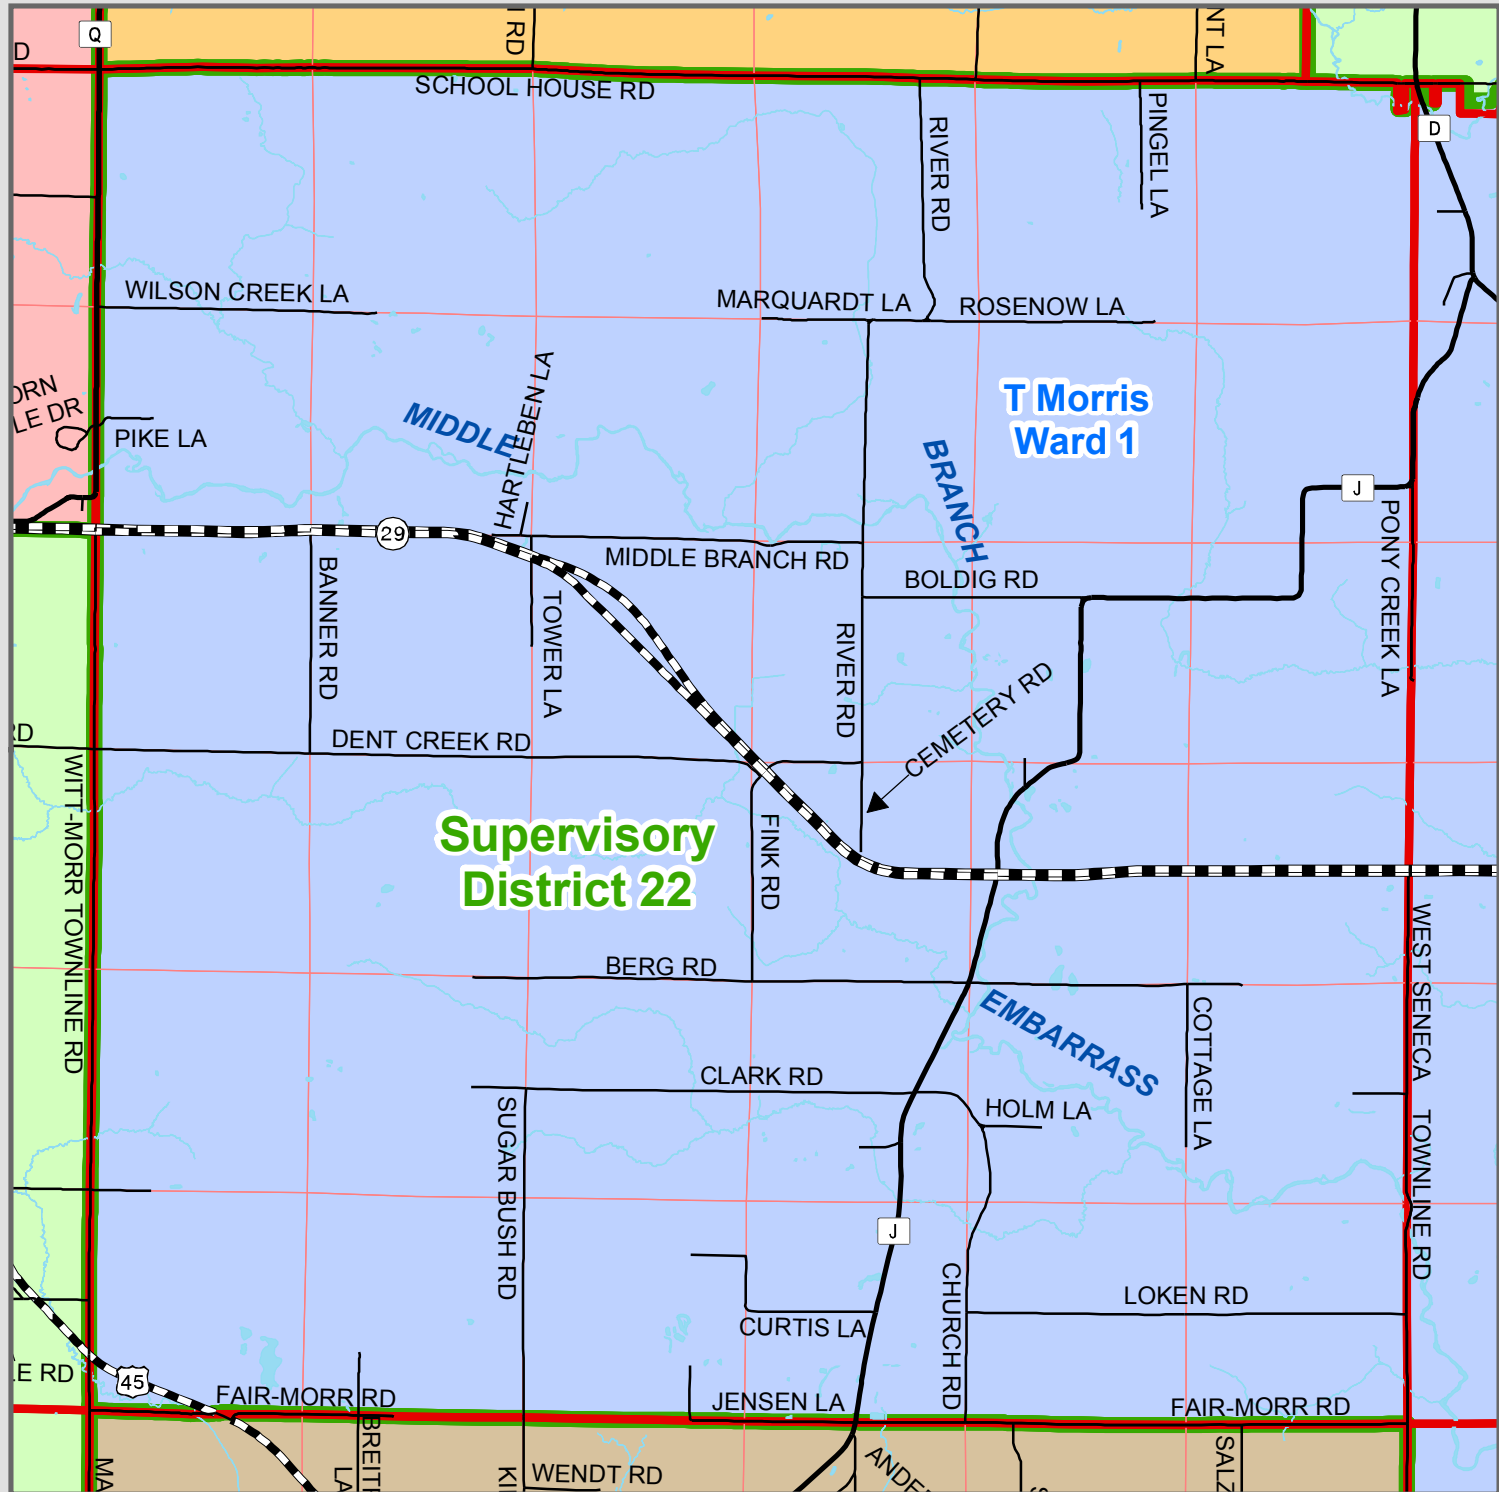

Town of Morris Supervisory Districts 2012-2022

 Supervisory District 22

Ward Population
Ward 1 = 453

Supervisory Districts on this map were created by the Shawano County GIS Coordinator under direction from the Shawano County Redistricting Committee and the Shawano County Board. 2011 census data and programs used to create this map were provided by the Wisconsin Legislative Technology Bureau at the direction of the Wisconsin State Legislature.

This plan follows the laws and guidelines set forth by Wisconsin State Statute 59.10 (3) (b) 1. If you have any questions regarding this map or the redistricting process please contact:

David Poffinger, Shawano County GIS Coordinator, 755-526-4614,
dave.poff@co.shawano.wi.us