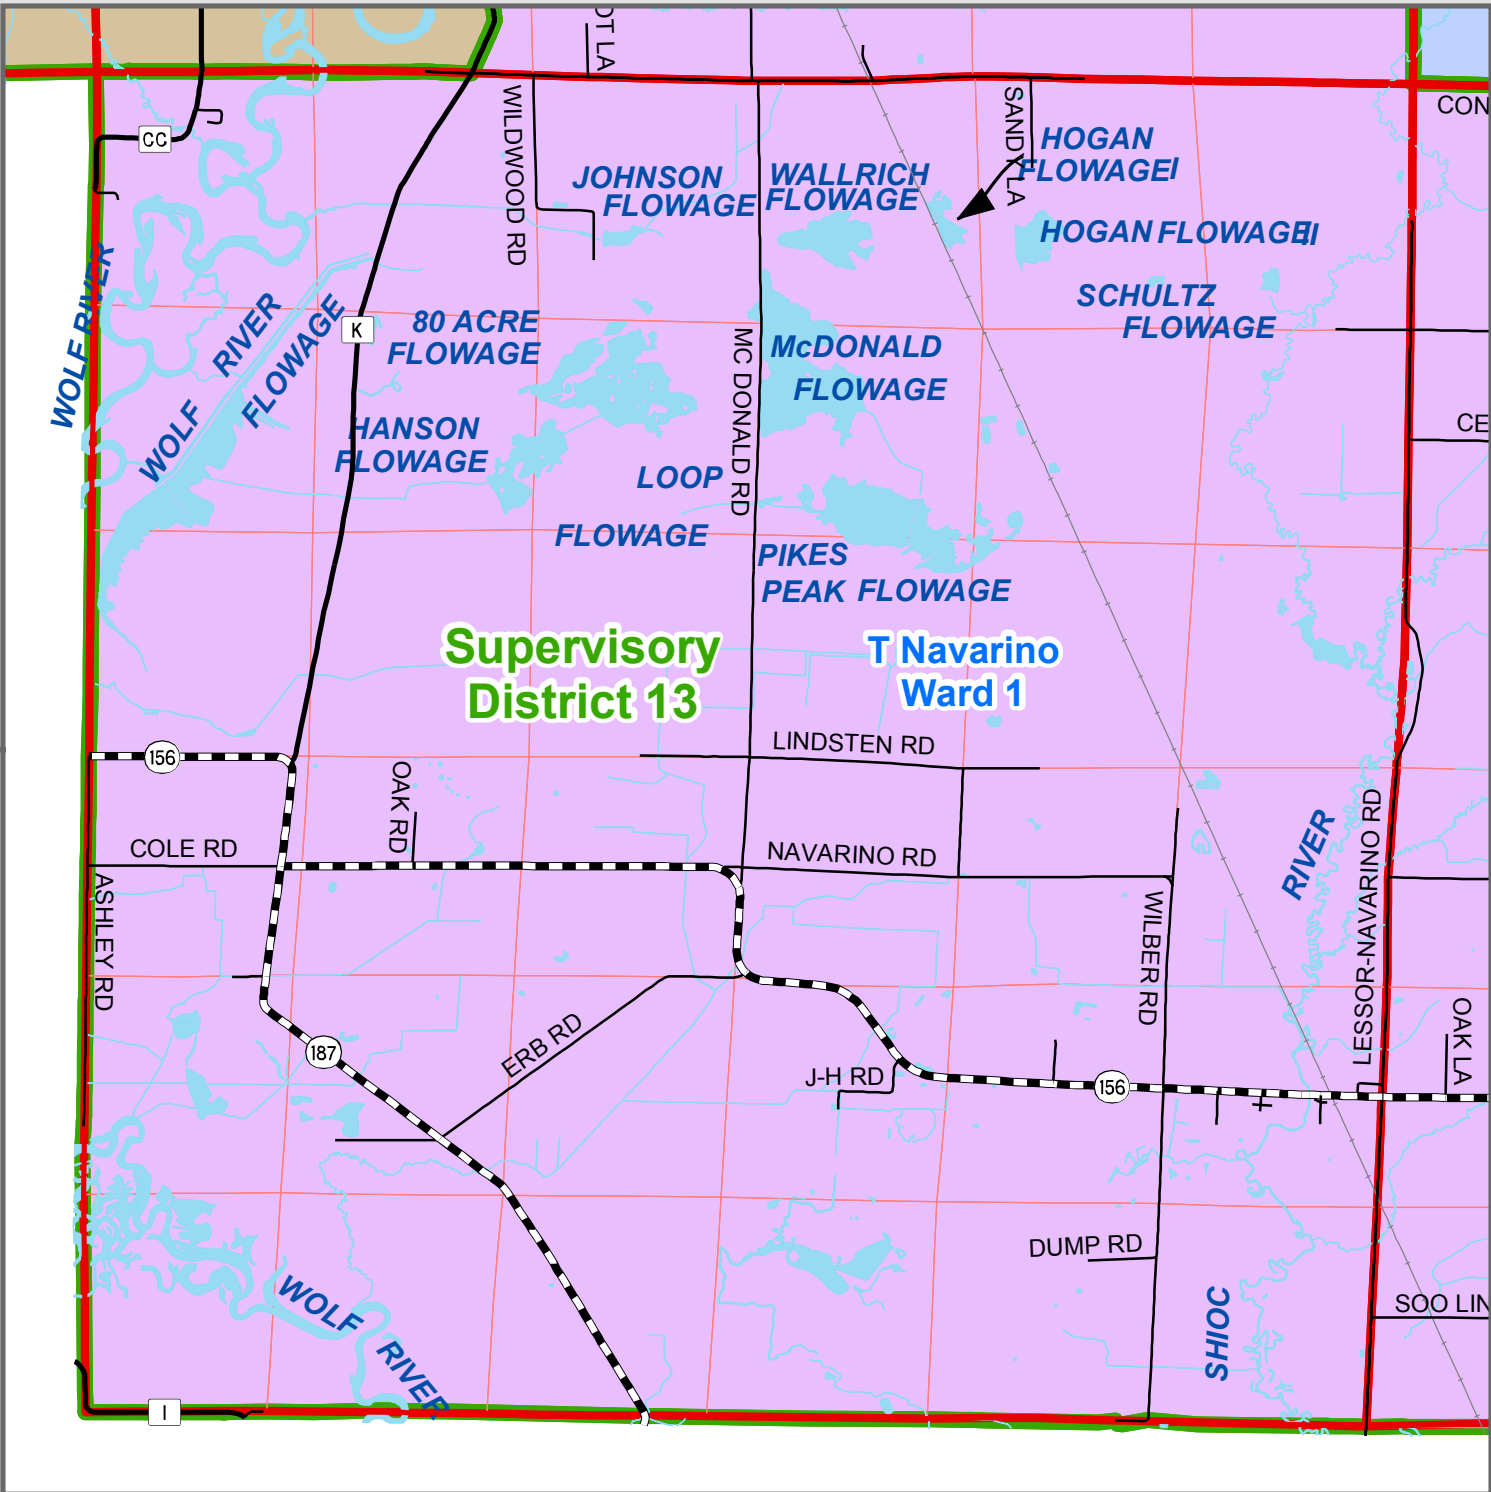

Town of Navarino Supervisory Districts/Wards 2012-2022

 Supervisory District 13

Ward Population
Ward 1 = 446

Supervisory Districts on this map were created by the Shawano County GIS Coordinator under direction from the Shawano County Board and the Shawano County Board. 2011 census data and programs used to create this map were provided by the Wisconsin Legislative Technology Bureau at the direction of the Wisconsin State Legislature.

This plan follows the laws and guidelines set forth by Wisconsin State Statute 59.10 (3) (b) 1. If you have any questions regarding this map or the redistricting process please contact:

David Poffinger, Shawano County GIS Coordinator, 715-526-4614, dave.poff@co.shawano.wi.us
or
Rosemary Bohm, Shawano County Clerk, 715-526-9150, rosemary.bohm@co.shawano.wi.us