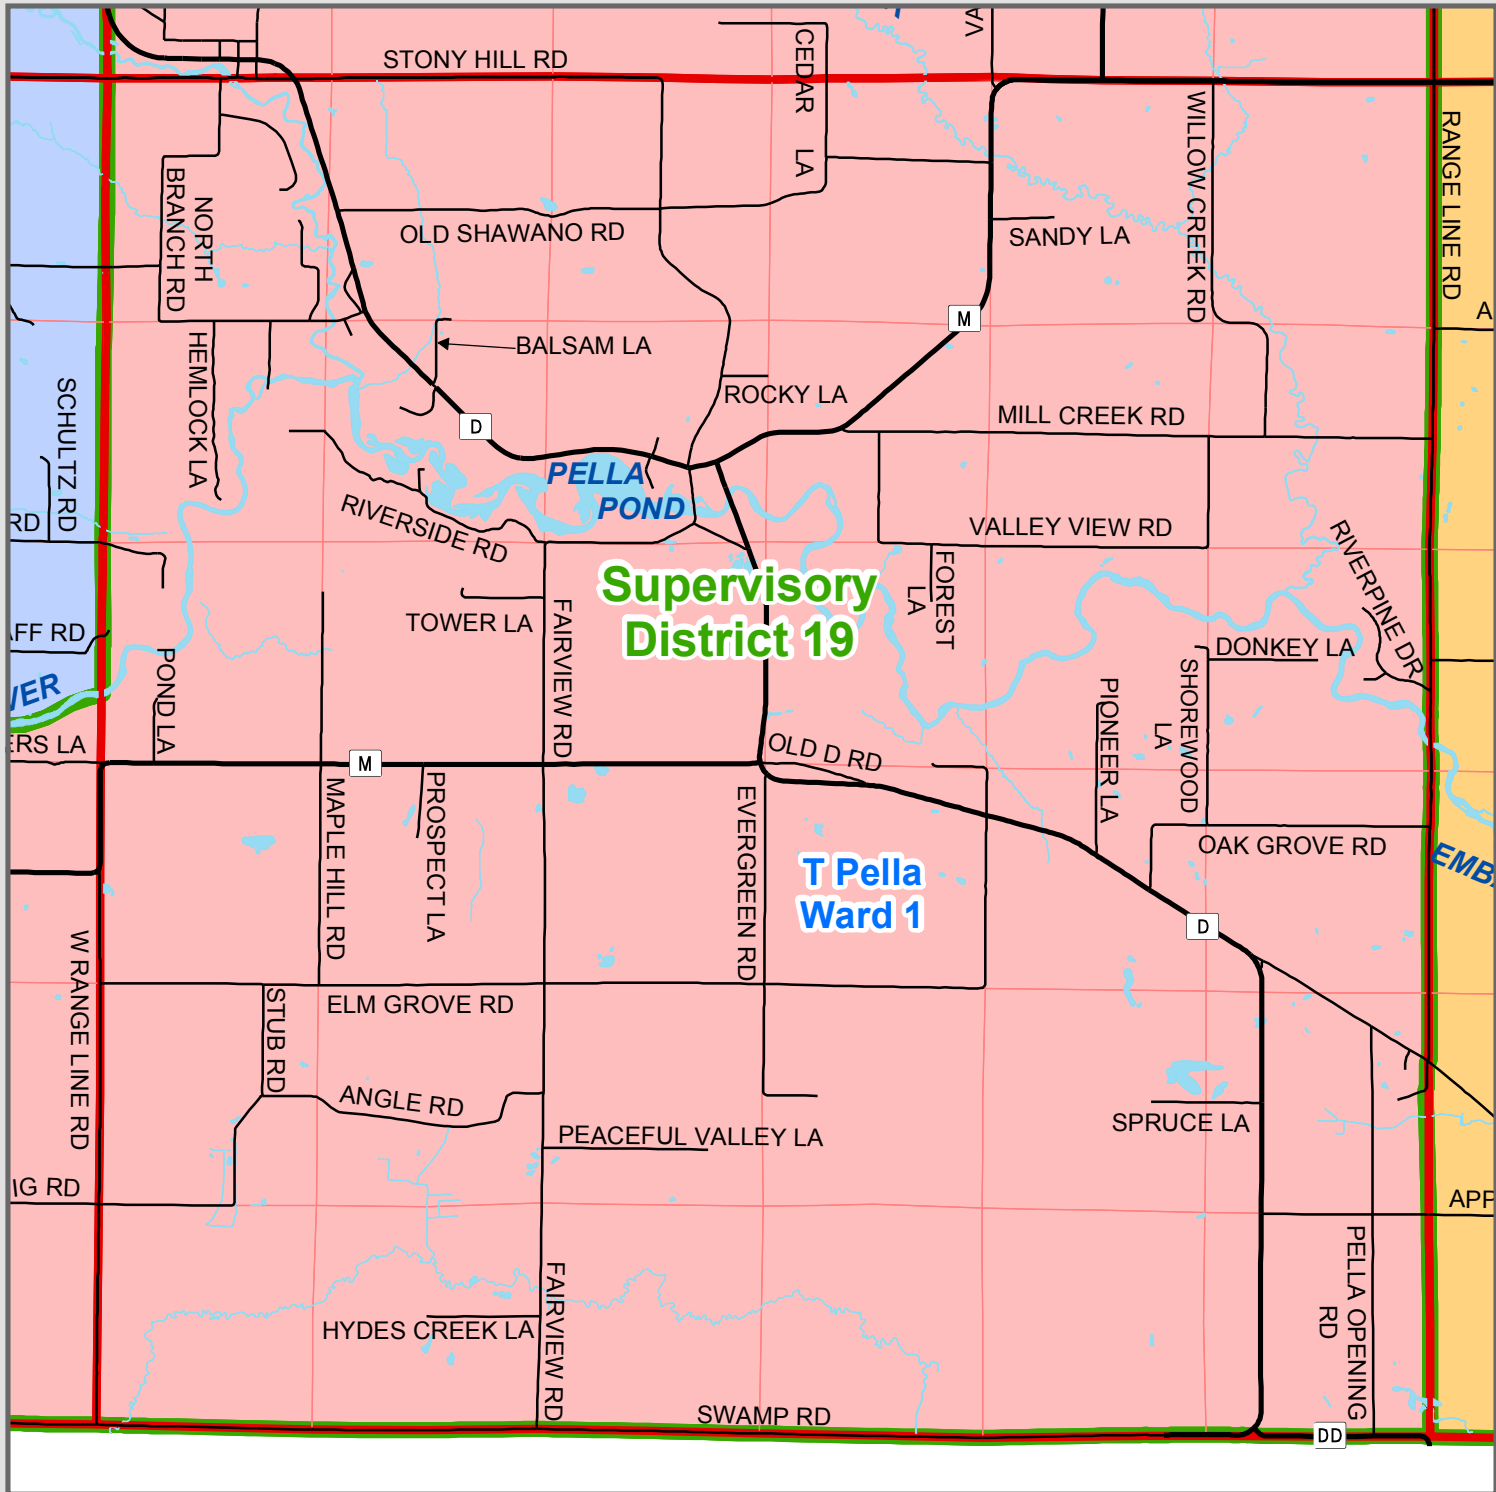

Town of Pella Supervisory Districts/Wards 2012-2022

Supervisory District 19

T Pella Ward 1

 Supervisory District 19

Ward Population
Ward 1 = 865

Supervisory Districts on this map were created by the Shawano County GIS Coordinator under direction from the Shawano County Redistricting Committee and the Shawano County Board. 2011 census data and programs used to create this map were provided by the Wisconsin Legislative Technology Bureau at the direction of the Wisconsin State Legislature.