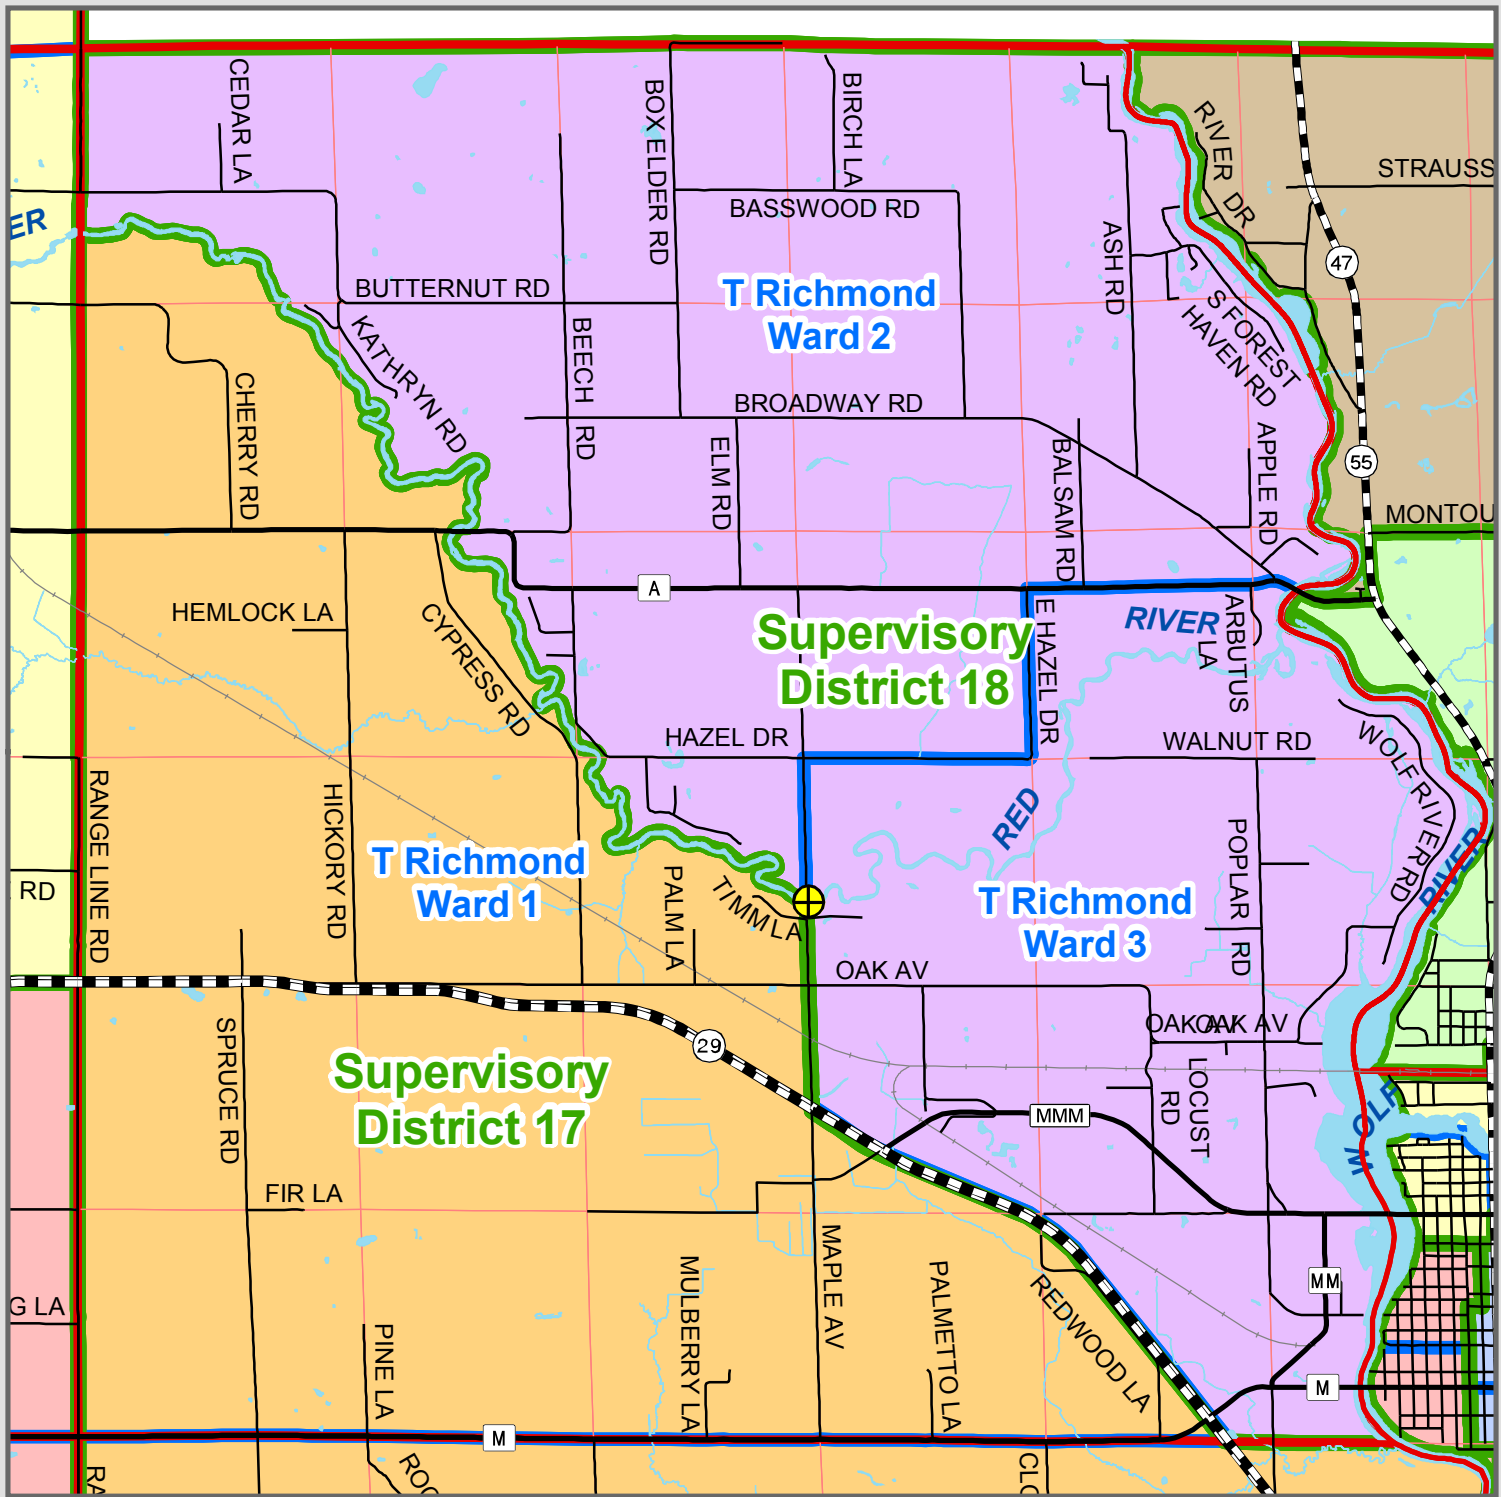

# Town of Richmond Supervisory Districts/Wards 2012-2022

Supervisory District 17  
 Supervisory District 18

**Ward Population**

- Ward 1 = 387
- Ward 2 = 622
- Ward 3 = 855

Ward description starting points

Supervisory Districts on this map were created by the Shawano County GIS Coordinator under direction from the Shawano County Board and the Shawano County Board. 2011 census data and programs used to create this map were provided by the Wisconsin Legislative Technology Bureau at the direction of the Wisconsin State Legislature.