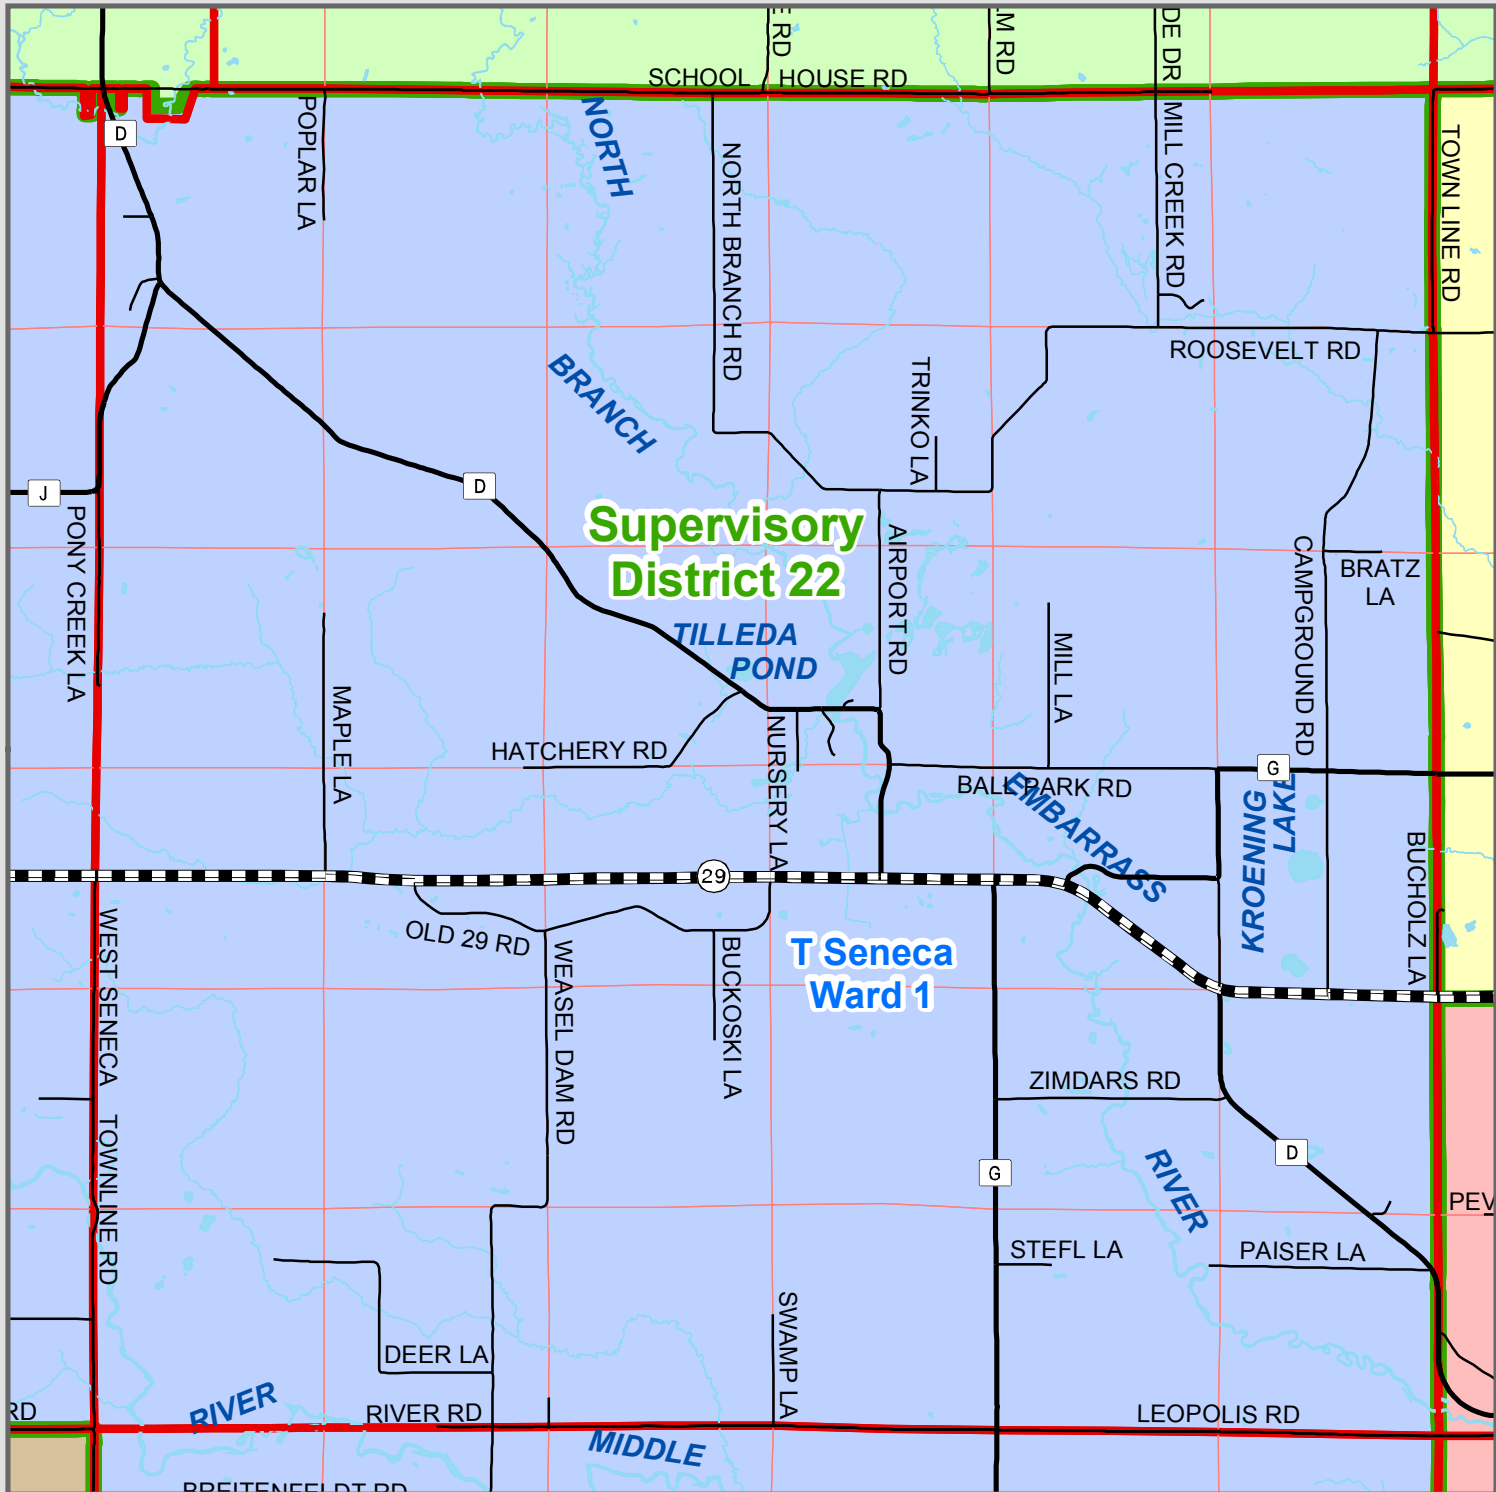

# Town of Seneca Supervisory Districts/Wards 2012-2022

 Supervisory District 22

**Ward Population**  
Ward 1 = 558

Supervisory Districts on this map were created by the Shawano County GIS Coordinator under direction from the Shawano County Redistricting Committee and the Shawano County Board. 2011 census data and programs used to create this map were provided by the Wisconsin Legislative Technology Bureau at the direction of the Wisconsin State Legislature.

This plan follows the laws and guidelines set forth by Wisconsin State Statute 59.10 (3) (b) 1. If you have any questions regarding this map or the redistricting process please contact:

David Poffinger, Shawano County GIS Coordinator, 715-526-4614,  
[dave.poff@co.shawano.wi.us](mailto:dave.poff@co.shawano.wi.us)