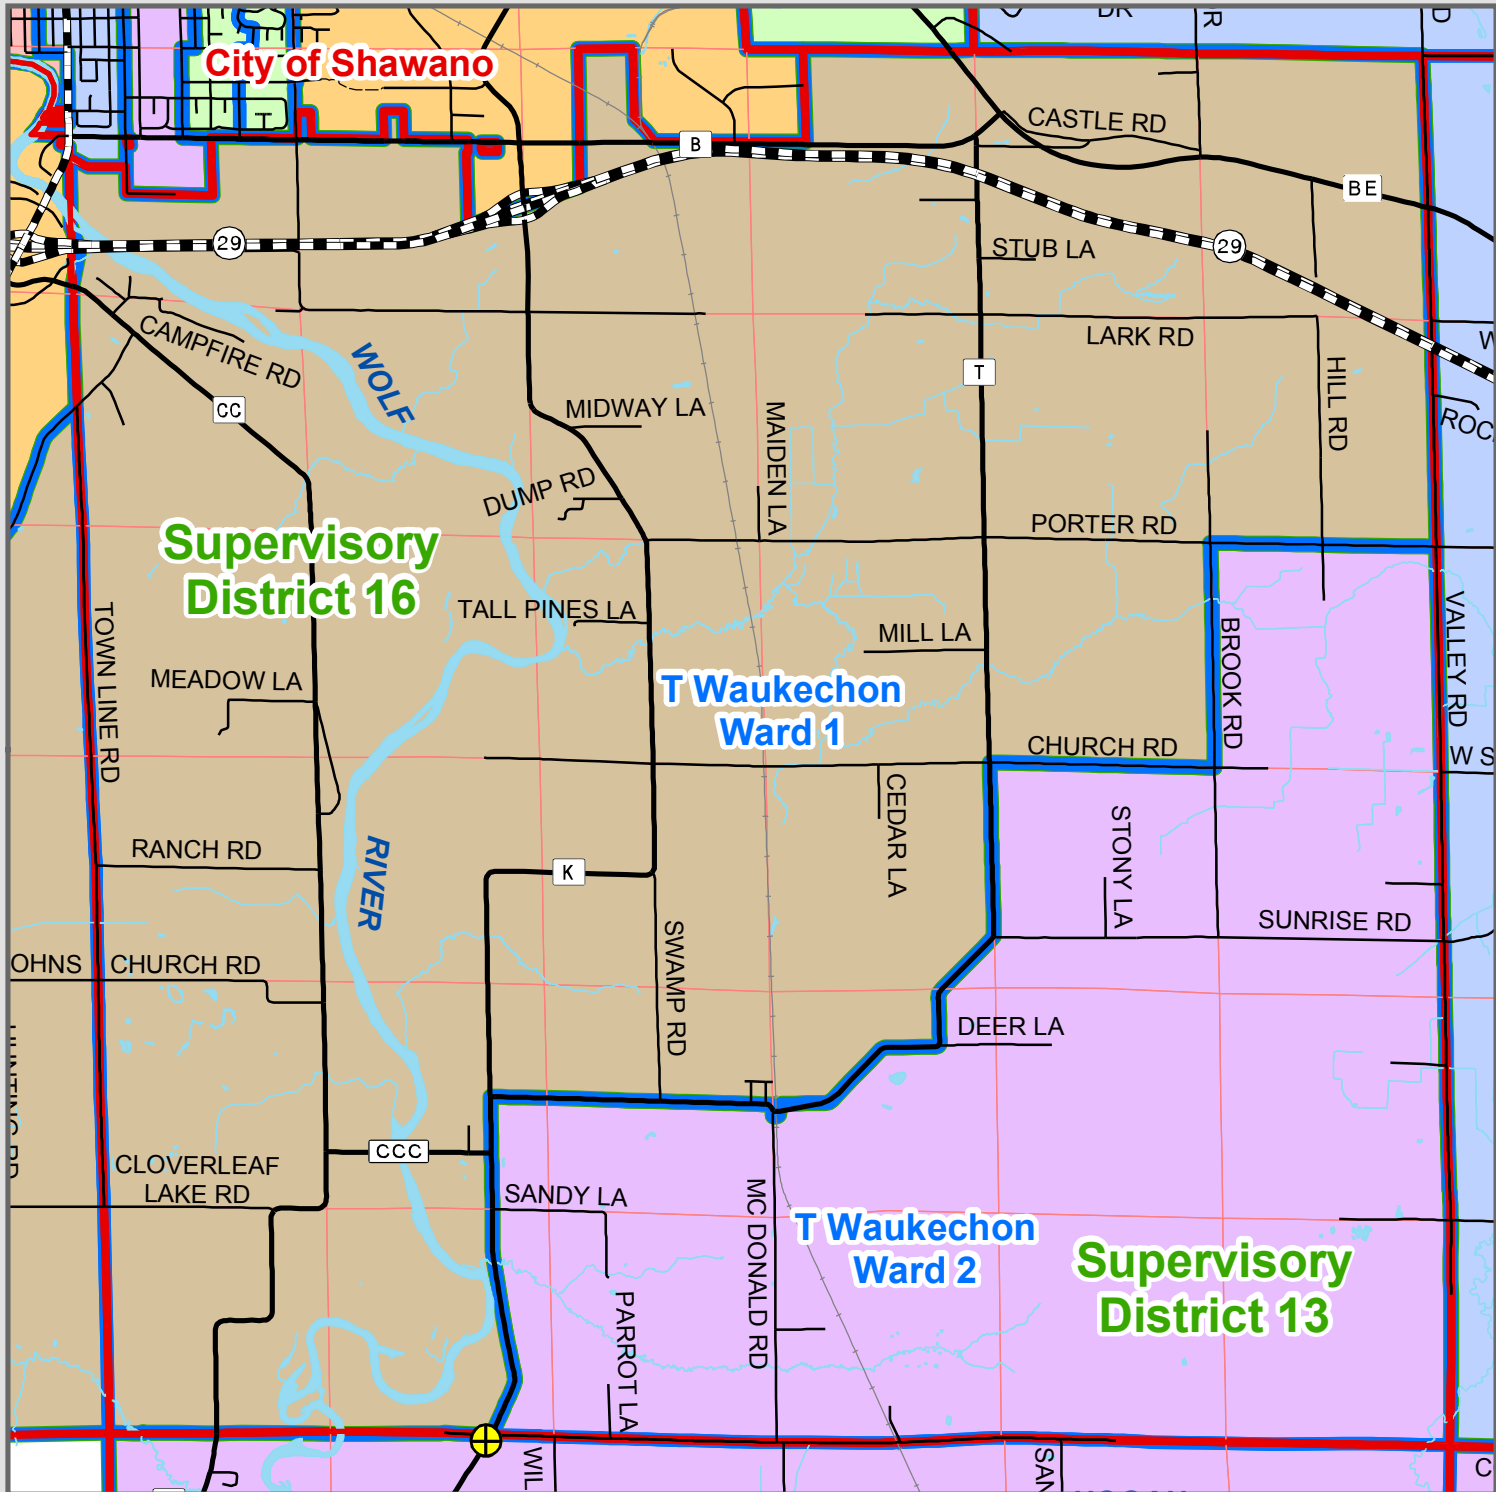

Town of Waukechon Supervisory Districts/Wards 2012-2022

Supervisory District 13
 Supervisory District 16

Ward Population

Ward 1 = 795
Ward 2 = 226

Ward description starting points

Supervisory Districts on this map were created by the Shawano County GIS Coordinator under direction from the Shawano County Redistricting Committee and the Shawano County Board. 2011 census data and programs used to create this map were provided by the Wisconsin Legislative Technology Bureau at the direction of the Wisconsin State Legislature.

This plan follows the laws and guidelines set forth by Wisconsin State Statute 59.10 (b) 1. If you have any questions regarding this map or the redistricting process please contact:

David Poffinger, Shawano County GIS Coordinator, 715-526-4614,
dave.poff@co.shawano.wi.us
 or
 Rosemary Bohm, Shawano County Clerk, 715-526-9150,
rosemary.bohm@co.shawano.wi.us