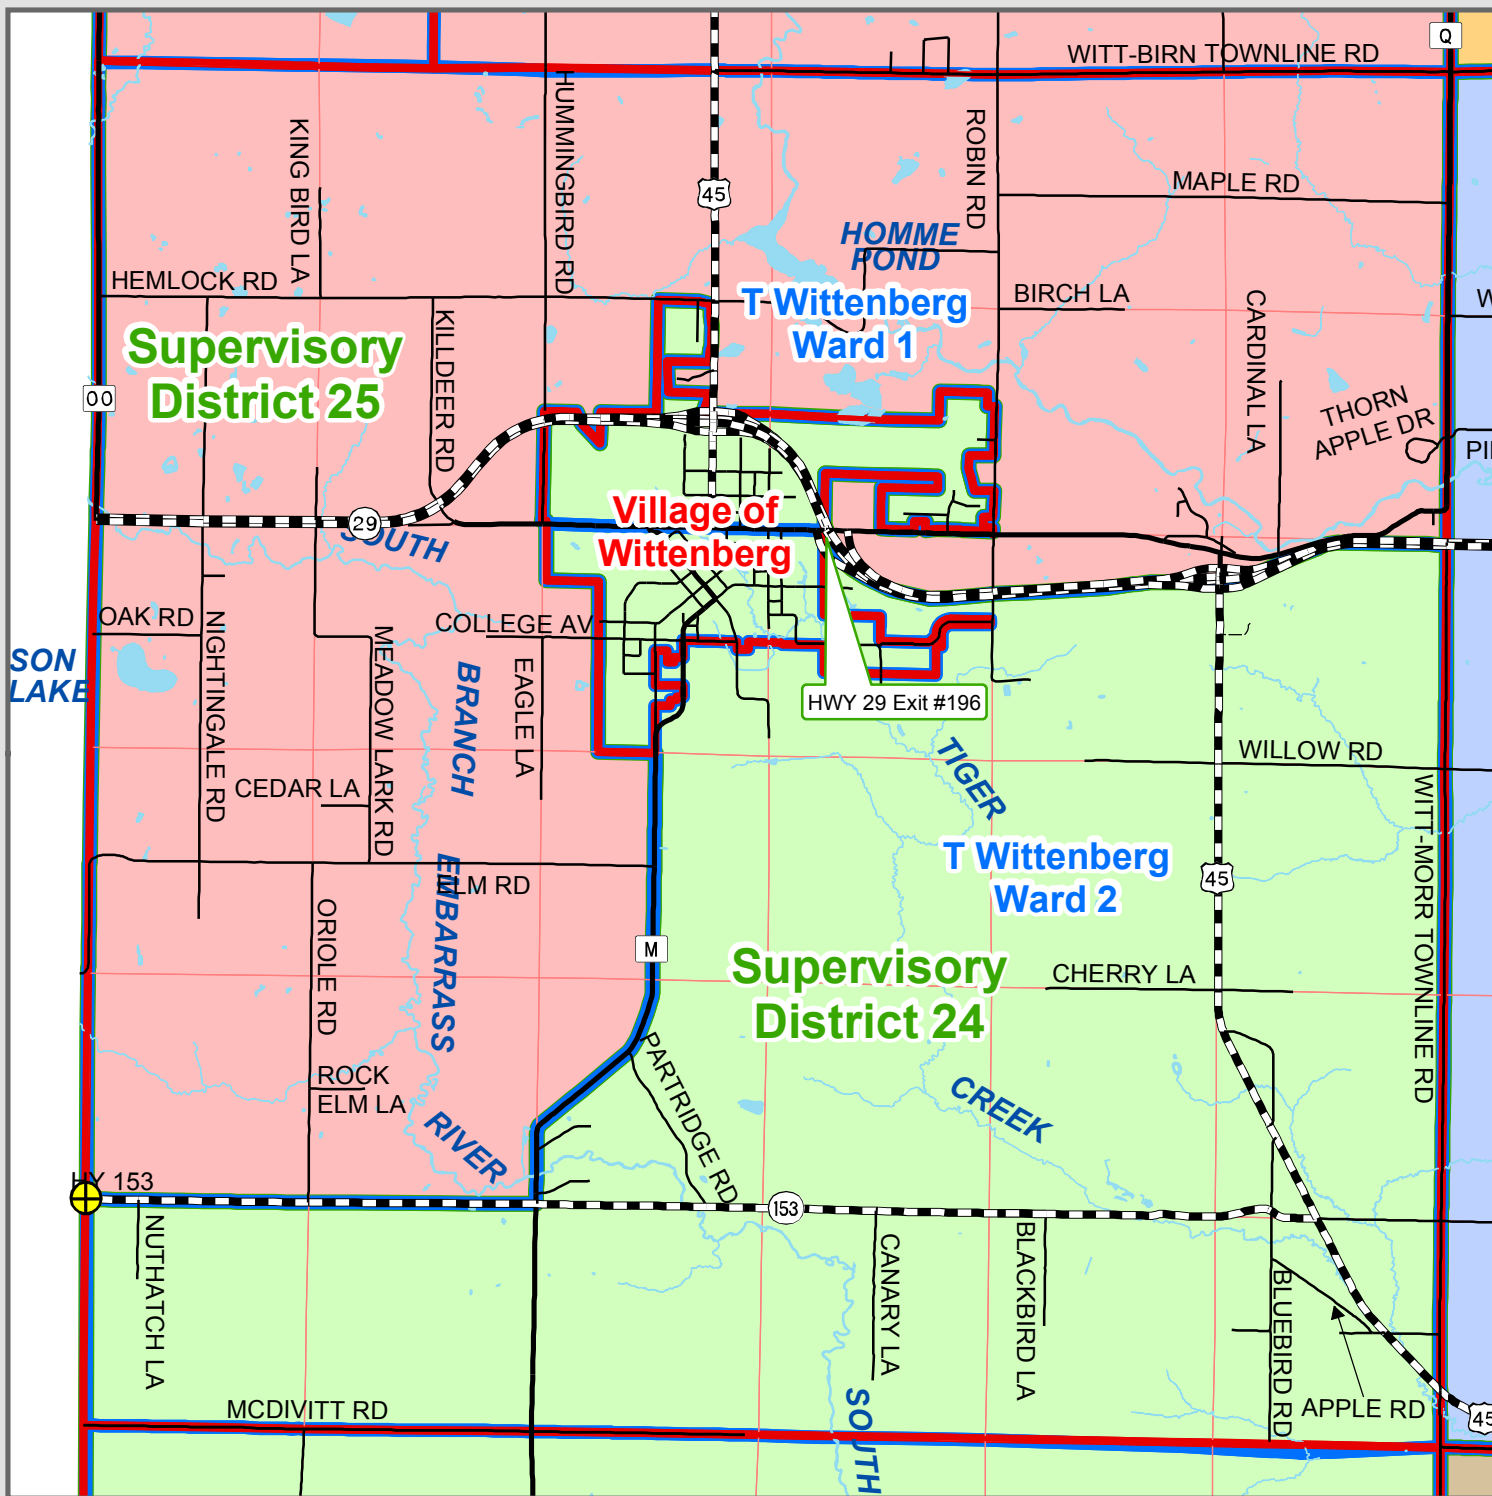

Town of Wittenberg Supervisory Districts/Wards 2012-2022

- Supervisory District 24
- Supervisory District 25

Ward Population

Ward 1 = 541
Ward 2 = 292

Ward description starting points

Supervisory Districts on this map were created by the Shawano County GIS Coordinator under direction from the Shawano County Redistricting Committee and the Shawano County Board. 2011 census data and programs used to create this map were provided by the Wisconsin Legislative Technology Bureau at the direction of the Wisconsin State Legislature.

This plan follows the laws and guidelines set forth by Wisconsin State Statute 59.10 (3) (b) 1. If you have any questions regarding this map or the redistricting process please contact:

David Poffinger, Shawano County GIS Coordinator, 715-526-4614,
dave.poff@co.shawano.wi.us