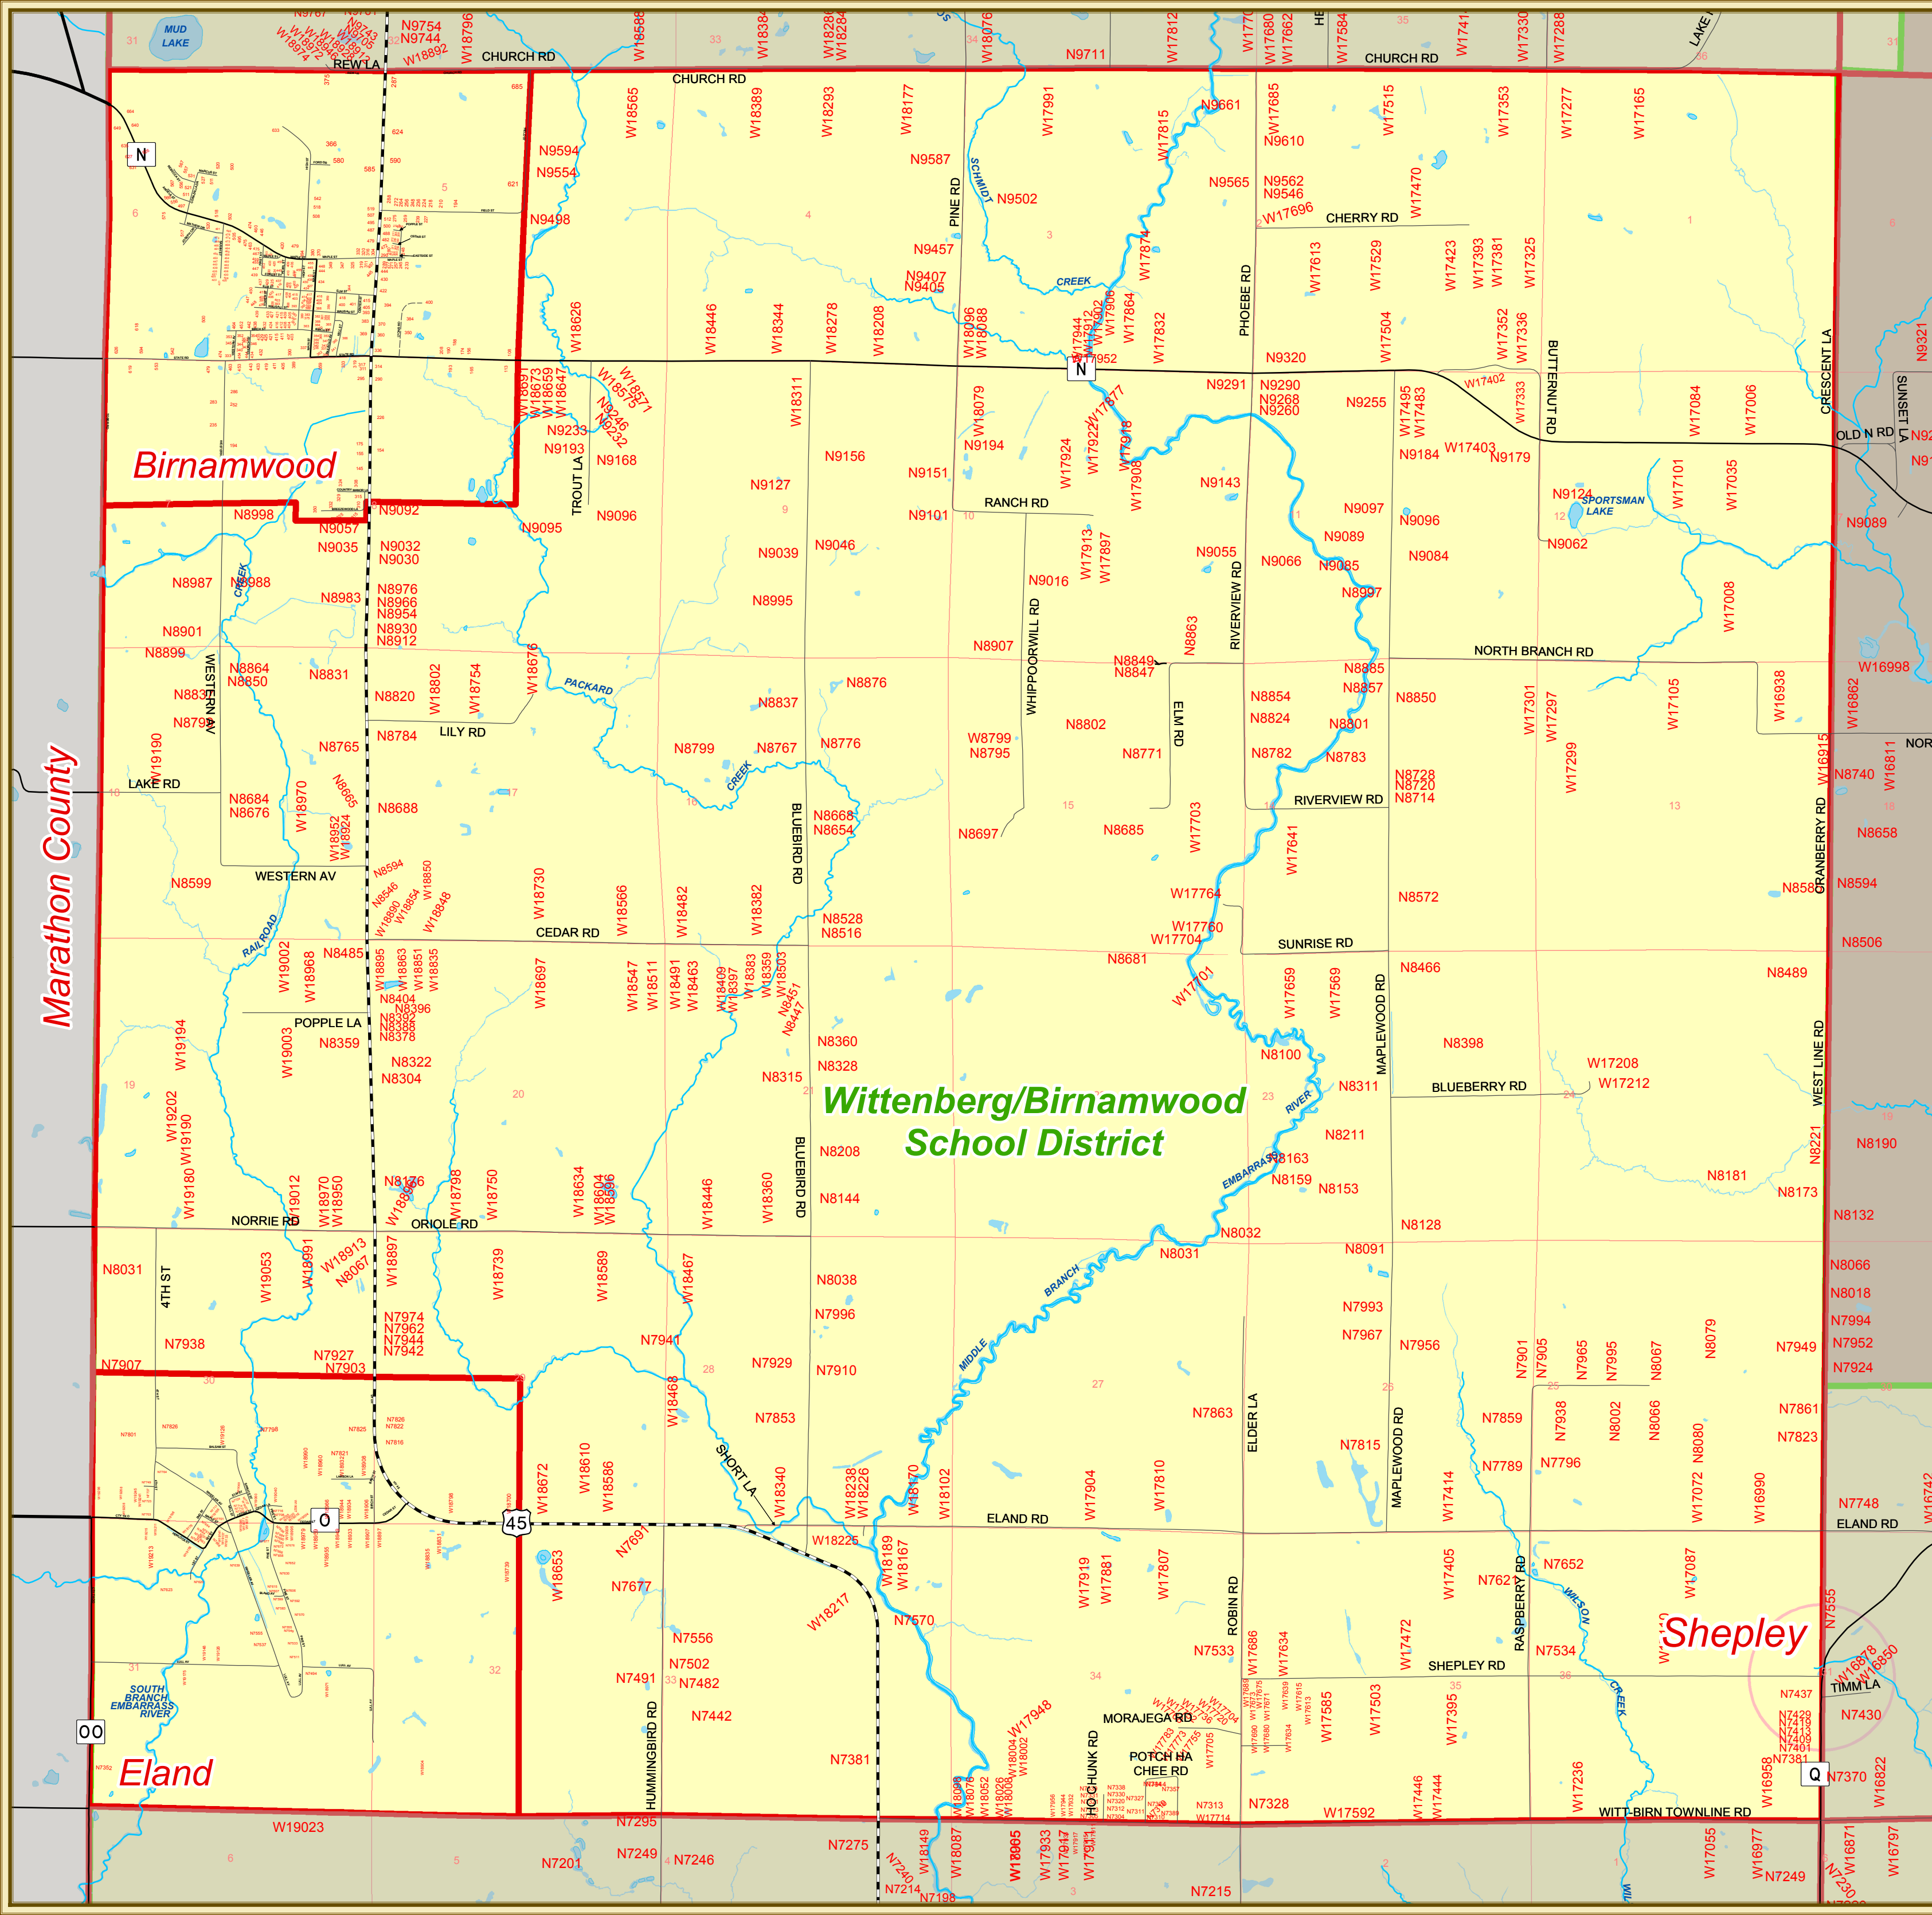

Town of Birnamwood

2019 School Districts

**School District boundary lines and labels are depicted in green.*

Information depicted on this map was interpreted from digital orthophotography and various other land records. An attempt was made to accurately represent the information shown hereon, however, recent changes in the physical and cultural landscape many not be represented. This map is intended for planning and general use only. Please refer to the original source documents for detailed information. If you have any questions or discover any discrepancies on this map, please contact the Shawano County Technology Services Department: 715-526-4614.

Cartography: David Poffinbarger, GIS
Shawano County GIS
Coordinator/LIO
Date: 11 January 2019

Marathon County

Birnamwood

**Wittenberg/Birnamwood
School District**

Shepley

Eland