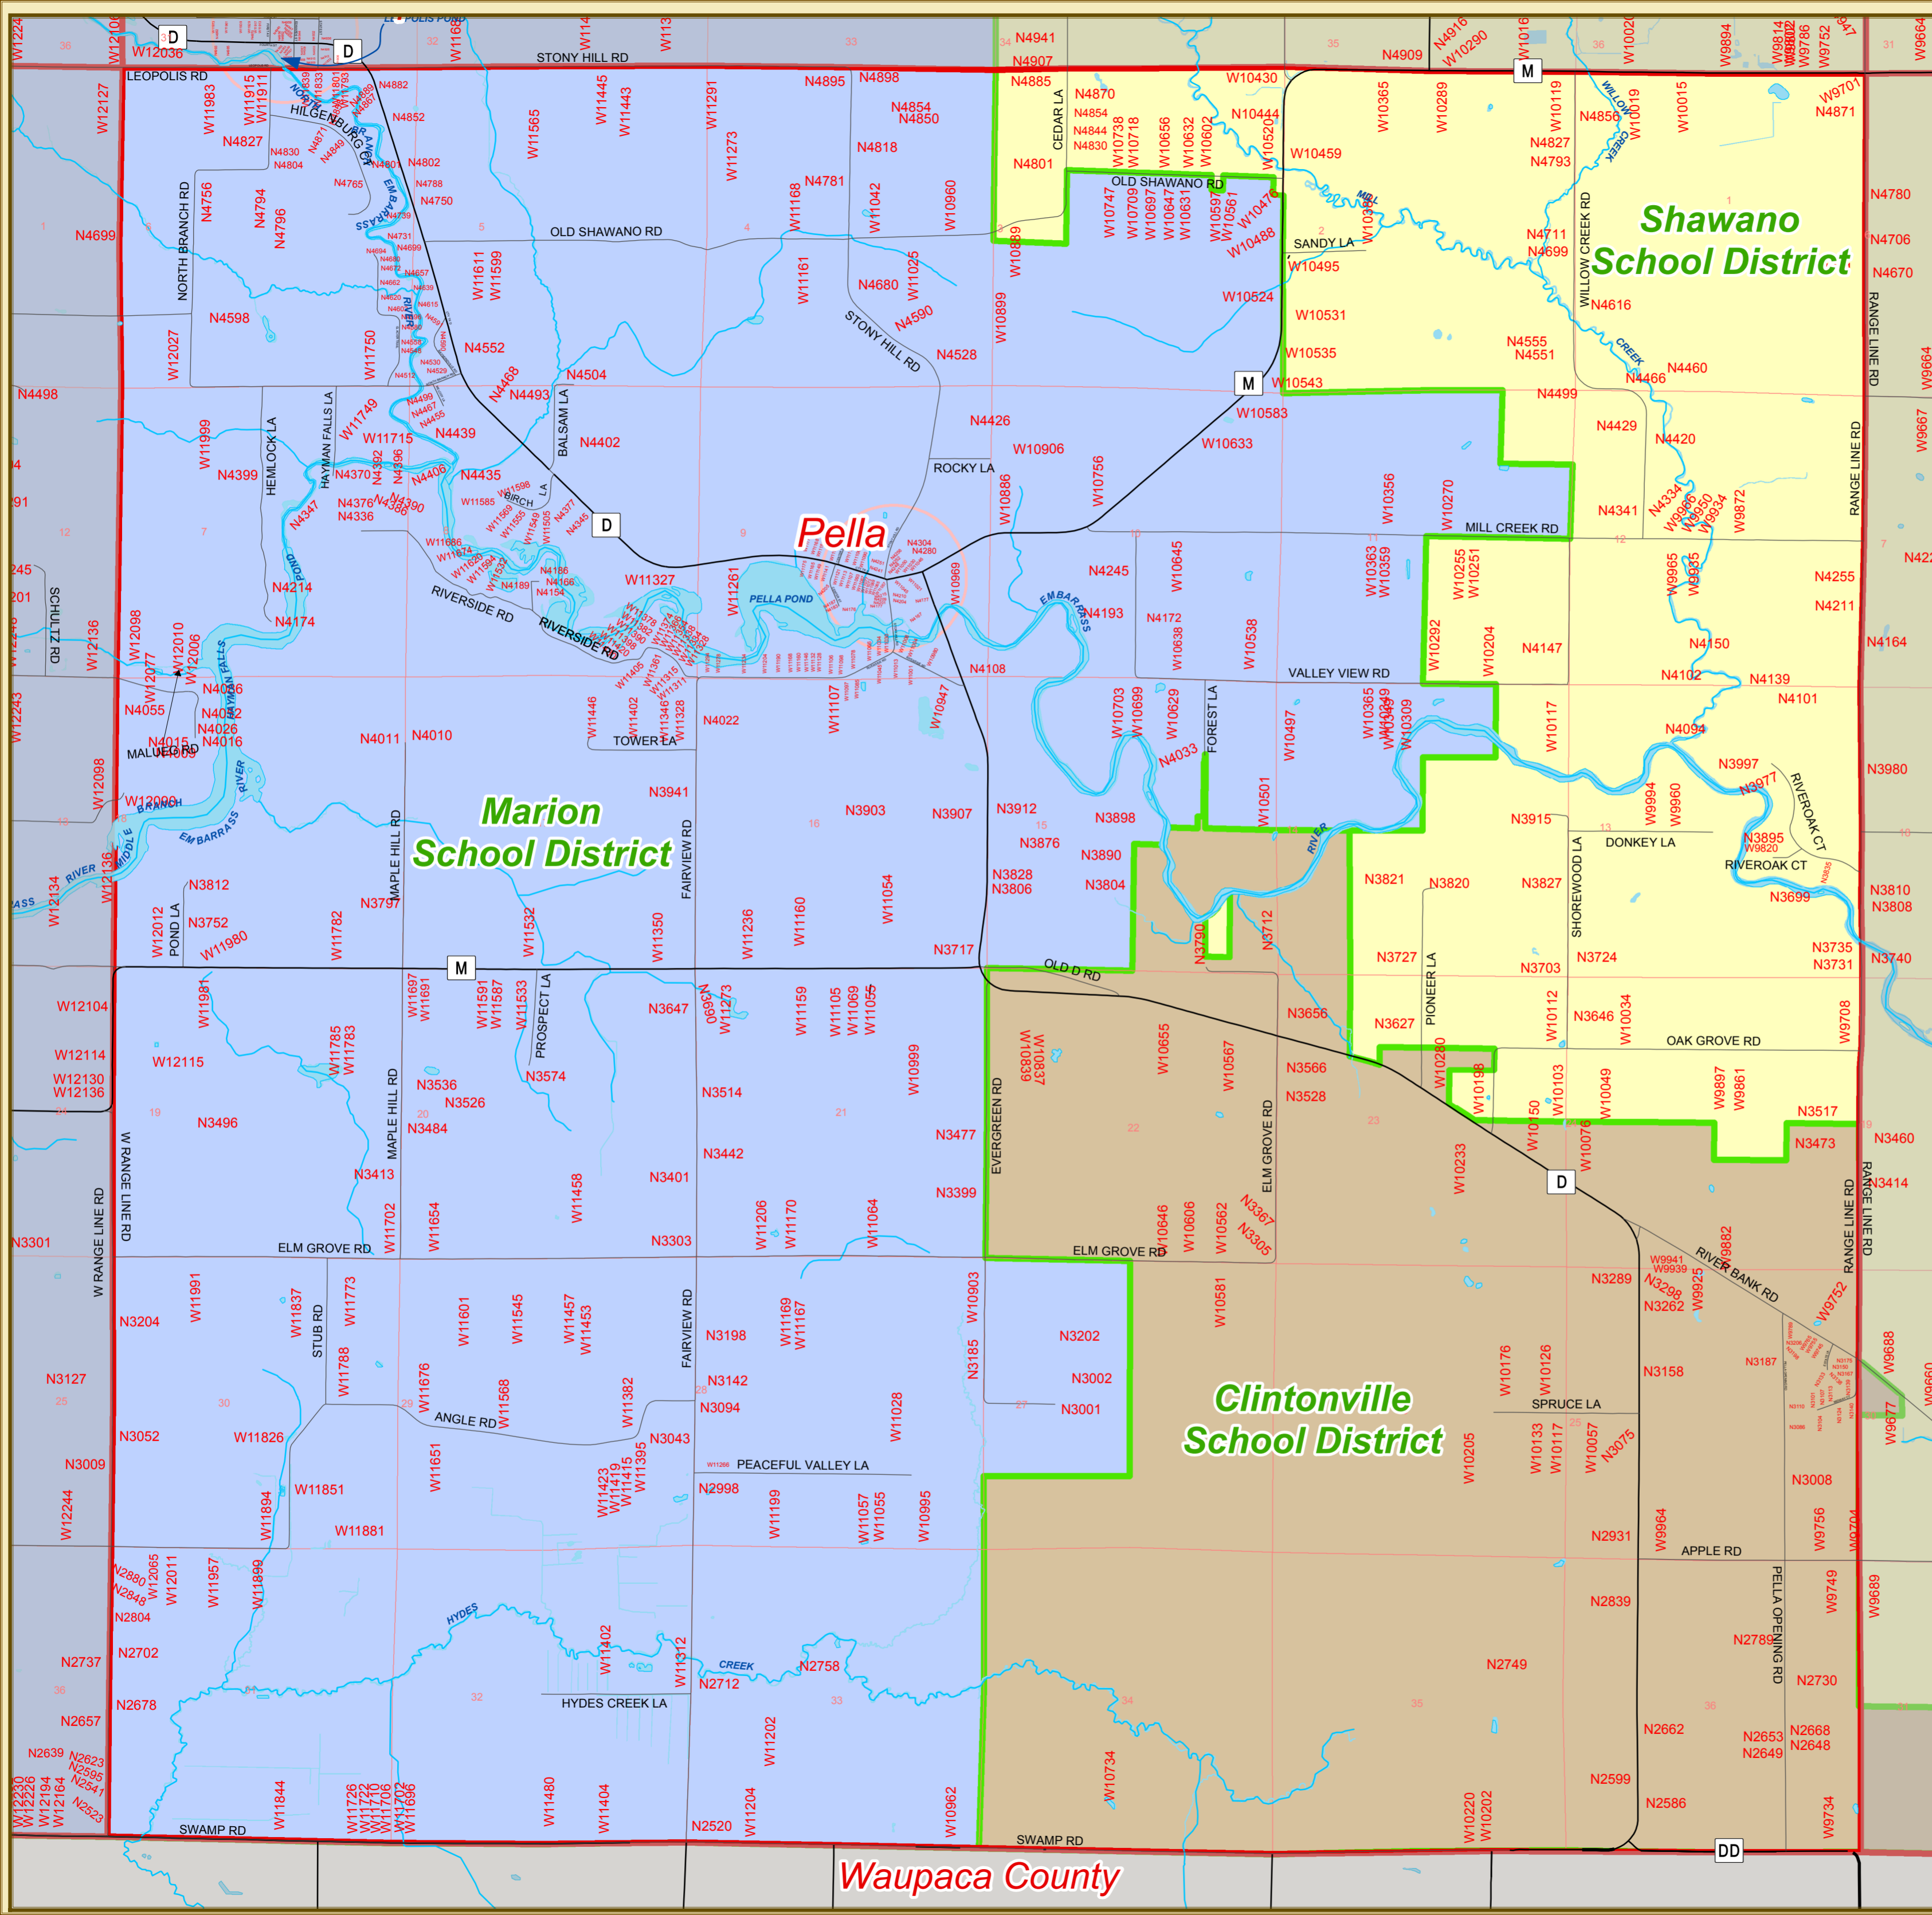

Town of Pella

2019 School Districts

**School District boundary lines and labels are depicted in green.*

Information depicted on this map was interpreted from digital orthophotography and various other land records. An attempt was made to accurately represent the information shown hereon, however, recent changes in the physical and cultural landscape many not be represented. This map is intended for planning and general use only. Please refer to the original source documents for detailed information. If you have any questions or discover any discrepancies on this map, please contact the Shawano County Technology Services Department: 715-526-4614.

Cartography: David Poffinbarger, GIS
Shawano County GIS
Coordinator/LIO
Date: 11 January 2019

Waupaca County